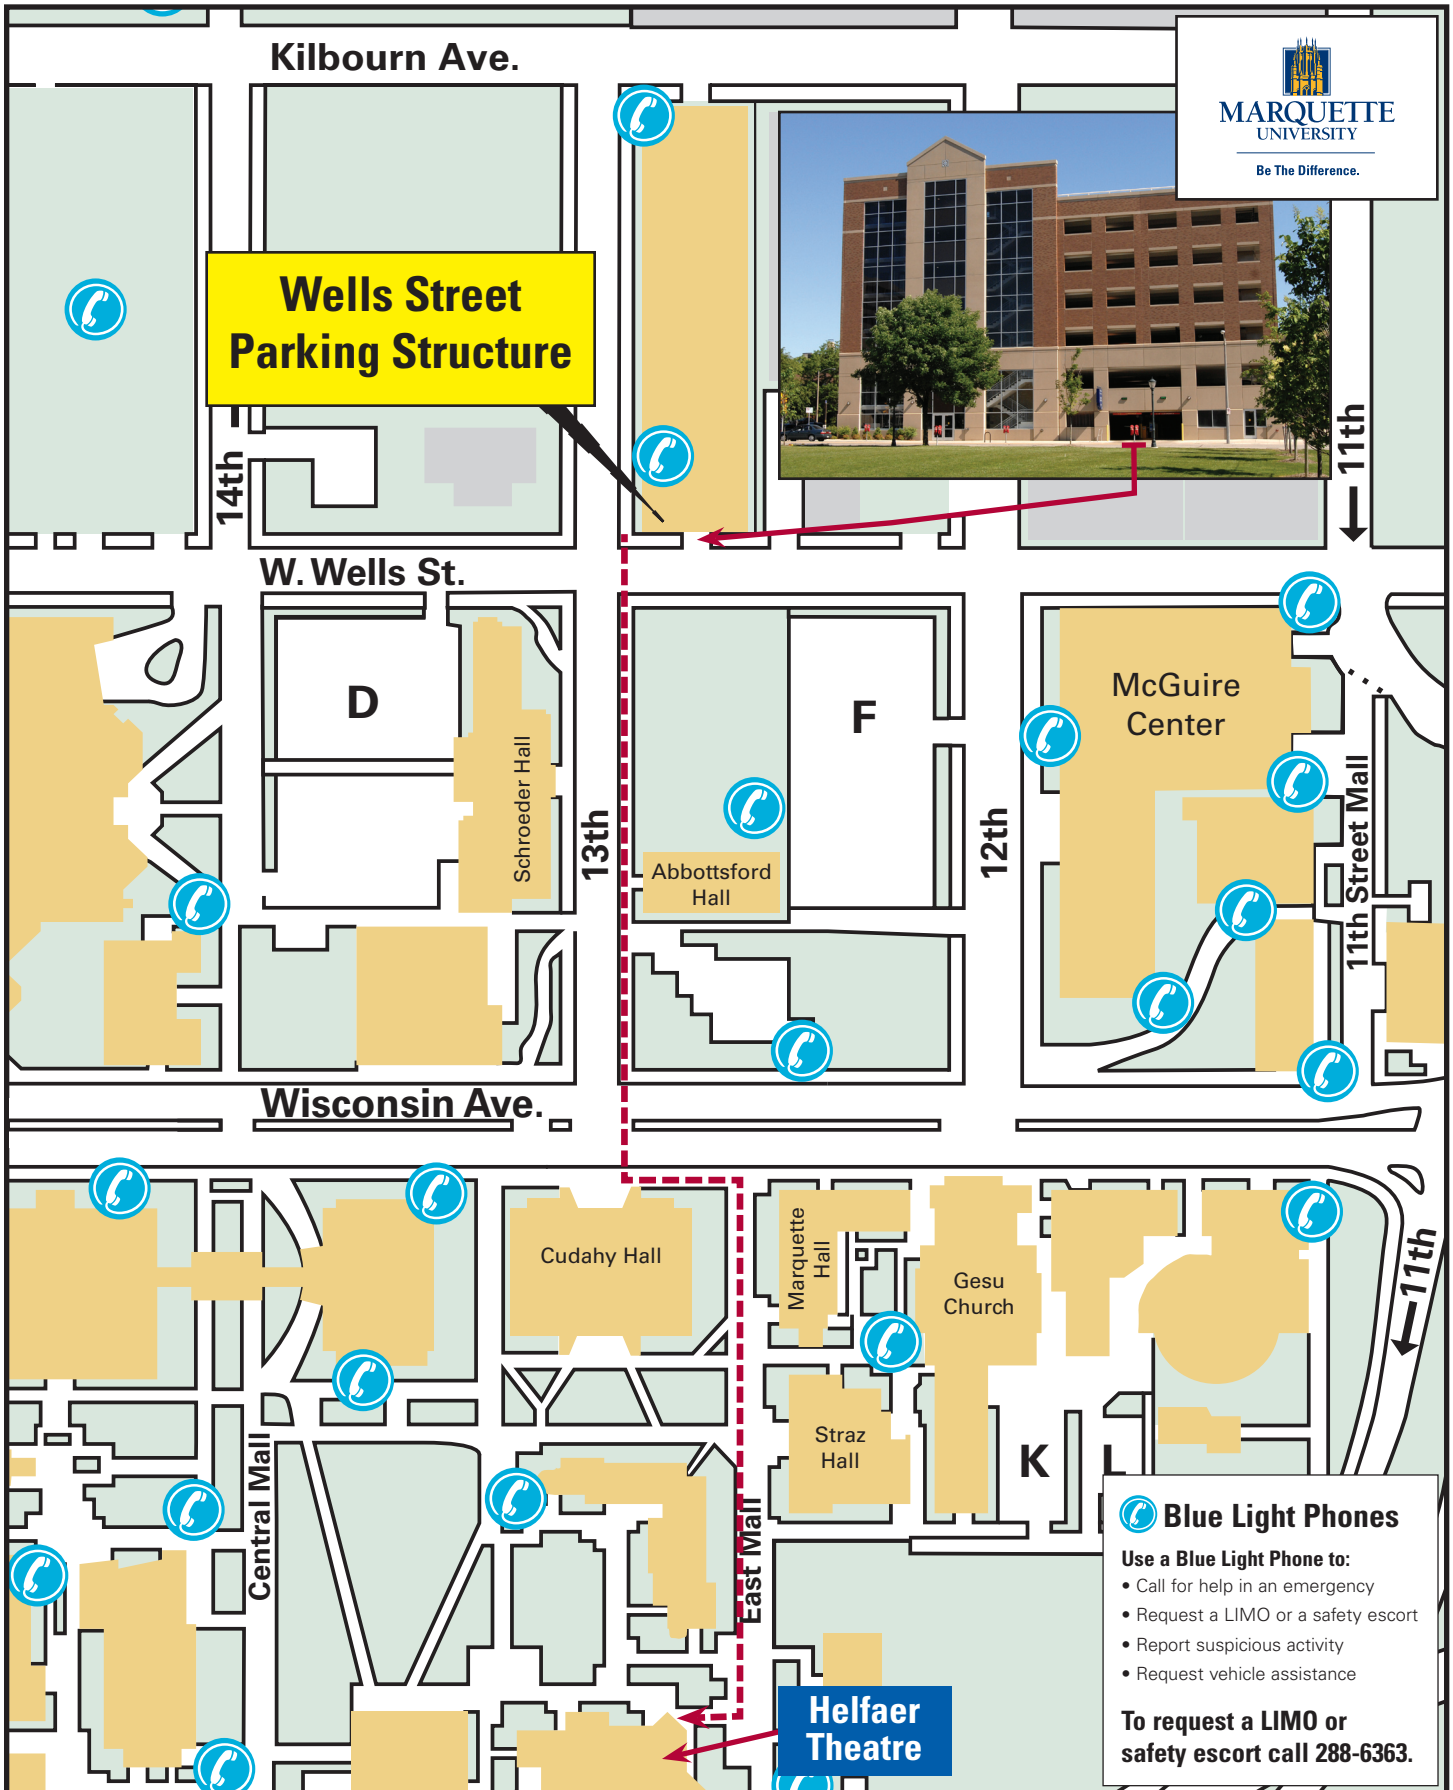

Wells Street Parking Structure

Parking for Helfaer Theatre

Blue Light Phones

Use a Blue Light Phone to:

- Call for help in an emergency
- Request a LIMO or a safety escort
- Report suspicious activity
- Request vehicle assistance

To request a LIMO or safety escort call 288-6363.