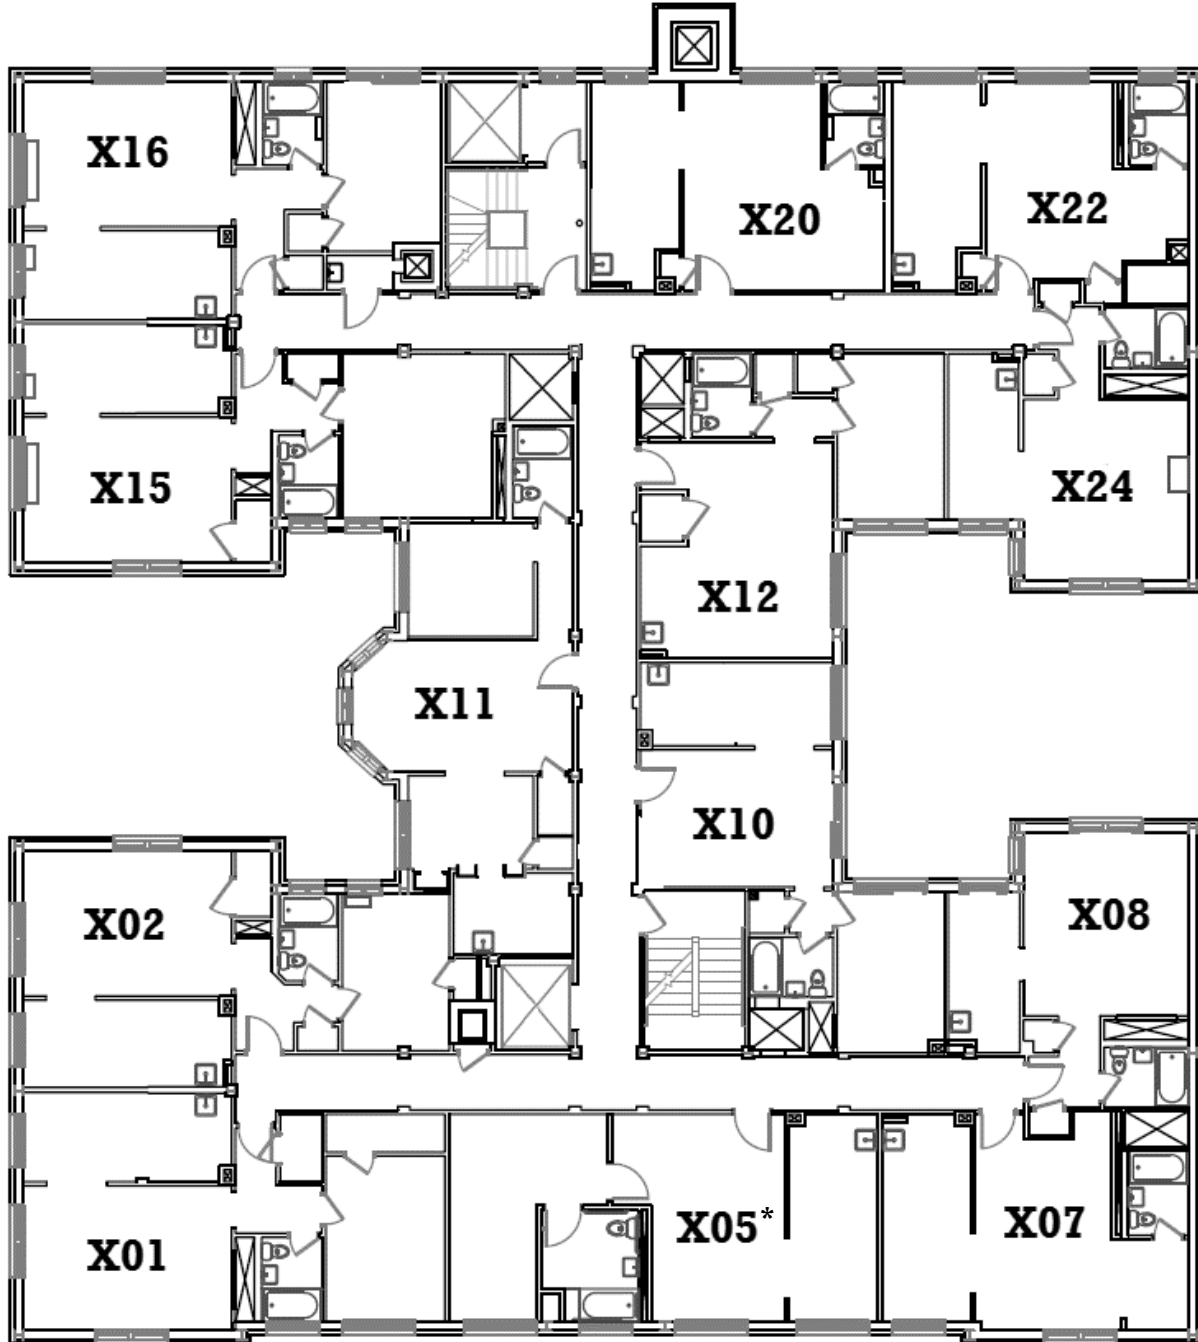

McCabe Apartments

706 N 17th Street

2nd - 8th Floors

↑↓
N 17th Street

←→
W Wisconsin Ave

Studios* (1 person)

x07, x08, x20, x22, x24

One-Bedrooms (1-2 people)

x01, x02, x05*, x10, x11, x12, x15, x16

*Apt 805 = studio