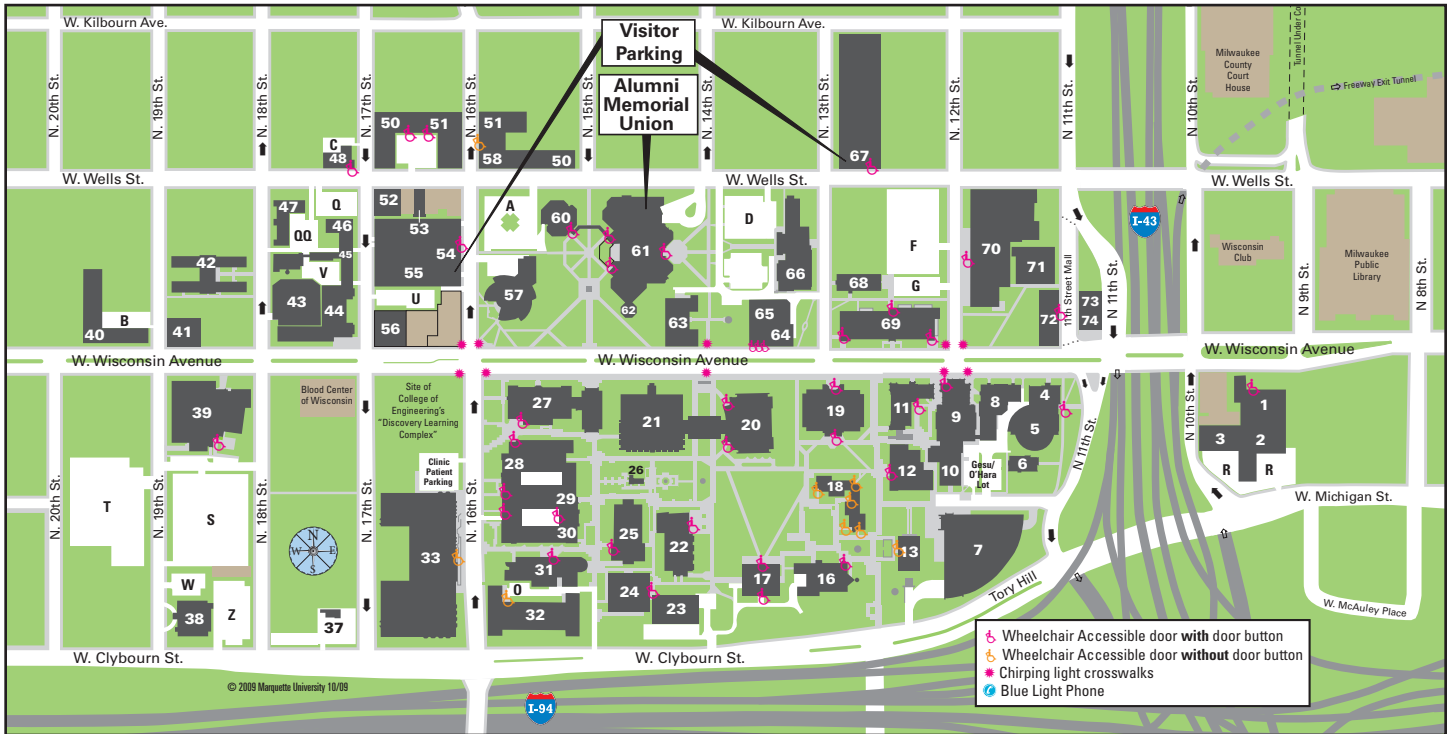

# Marquette University Campus Map

## From the west on I-94

*Exit #310A — 13th Street*

To 16th Street Parking Structure:

- At end of ramp, turn left onto 13th Street
- North ½ block to Clybourn Street  
(13th Street ends at Clybourn)
- Turn left onto Clybourn Street
- West 3 blocks to 16th Street
- At 16th Street (one-way northbound) turn right
- North 1 ½ blocks on 16th Street
- The 16th Street Parking Structure is on the left, between Wisconsin Avenue and Wells Street

## From the south on I-43/I-94

*Exit #72A — 10th Street and*

*Michigan/Tory Hill*

To 16th Street Parking Structure:

- At end of ramp, turn left onto Tory Hill
- Tory Hill becomes Clybourn
- At 16th Street (one-way northbound) turn right
- North 1 ½ blocks on 16th Street
- The 16th Street Parking Structure is on the left, between Wisconsin Avenue and Wells Street

## From the north on I-43

*Exit #72E — 11th Street and Highland*

To 16th Street Parking Structure:

- At end of ramp, continue straight on 11th Street (one-way southbound)
- 11th Street will shift left at Wells Street
- From the far right lane, turn right on Wisconsin Avenue
- At 16th Street (one-way northbound) turn right
- North ½ block
- The 16th Street Parking Structure is on the left, between Wisconsin Avenue and Wells Street