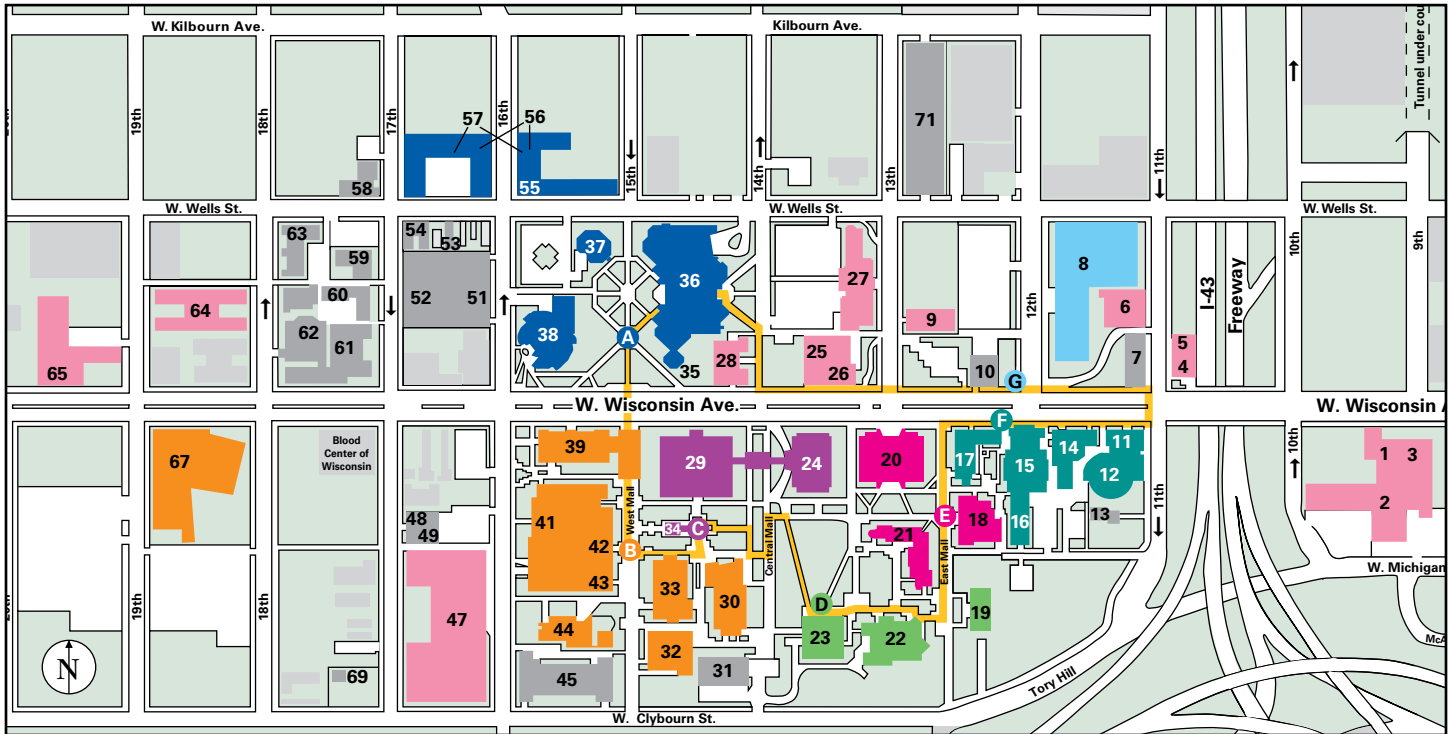

## Academic/Administrative Buildings

- 7 707 Building
- 10 1212 Building,  
College of Professional Studies
- 58 1700 Building
- 60 Academic Support Facility
- 49 Carmel Hall East
- 4 M. Carpenter Tower
- 44 Clark Hall, College of Nursing
- 21 Coughlin Hall
- 41 Cramer Hall
- 20 Cudahy Hall
- 67 Dentistry, School of
- 39 Haggerty Hall, College of  
Engineering, & Olin  
Engineering Center
- 63 Helfaer Building
- 26 Holthusen Hall, Graduate School
- 28 Jesuit Residence
- 14 Johnston Hall, Diederich College  
of Communication
- 59 Krueger Child Care Center
- 23 Lalumiere Language Hall
- 17 Marquette Hall, Klingler College  
of Arts and Sciences
- 13 O'Hara Hall
- 51 Public Safety
- 42 Schroeder Complex,  
College of Health Sciences,  
School of Education
- 11 Sensenbrenner Hall, Law School
- 31 Service Building
- 69 Service Garage
- 18 David A. Straz, Jr., Hall, College of  
Business Administration

## Libraries

- 12 Law Library/Legal Research Center
- 29 Memorial Library
- 24 Raynor Library

## Art/Entertainment/Recreation Facilities

- 36 Alumni Memorial Union, University  
Information & Visitors Center
- 57 Campus Town
- 45 Gymnasium, Marquette
- 19 Haggerty Museum of Art
- 47 Helfaer Tennis Stadium & Recreation  
Center
- 22 Helfaer Theatre
- 8 Al McGuire Center
- 2 Rec Plex
- 55 Union Sports Annex

- 70 Valley Fields
- 25 Varsity Theatre
- 37 Weasler Auditorium