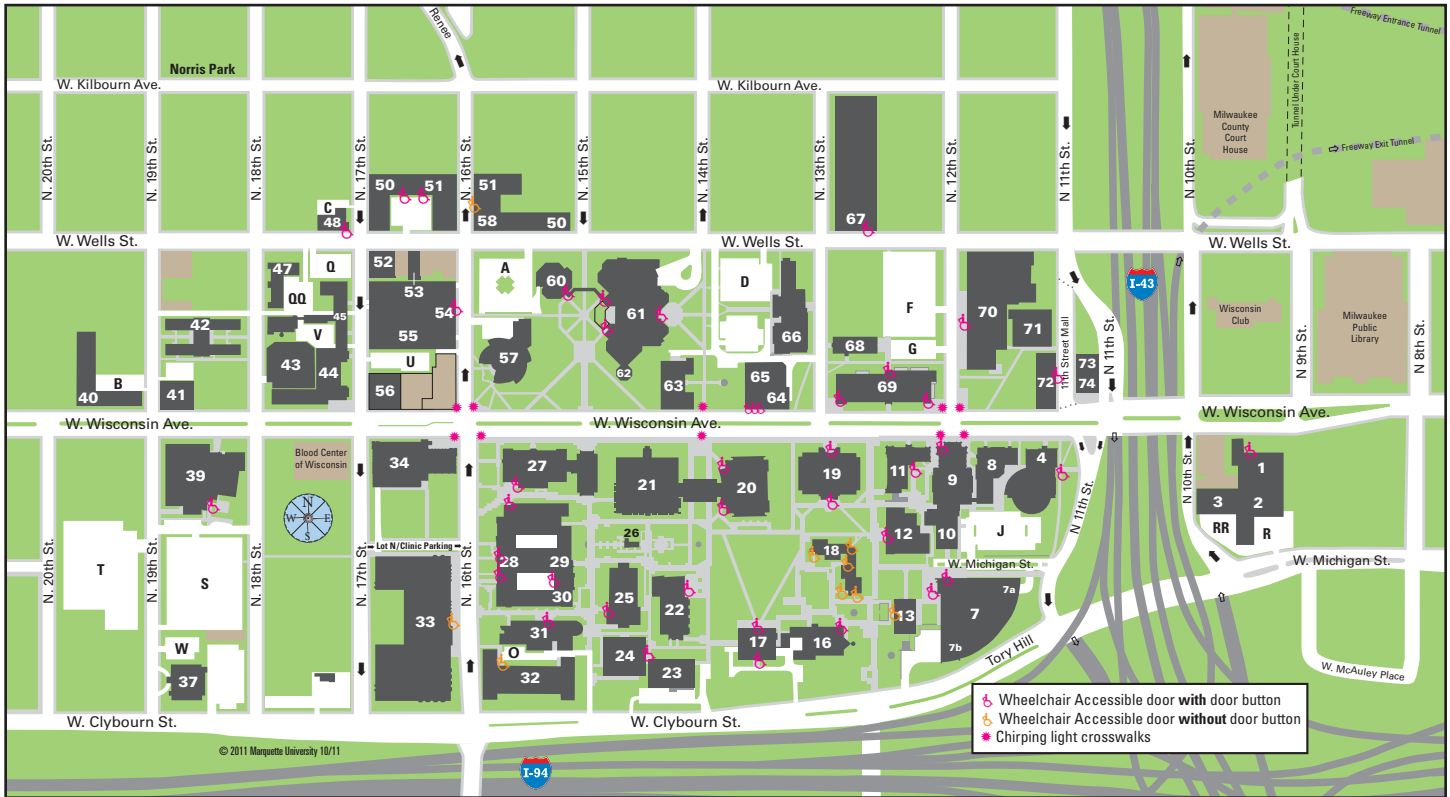

Marquette University Campus Map

Academic/Administrative Buildings

707 Building, College of Professional Studies	72
1700 Building	48
Academic Support Facility	45
Carpenter Tower	73
Clark Hall, College of Nursing	31
Coughlin Hall	18
Cramer Hall	28
Cudahy Hall	19
Dentistry, School of	39
Eckstein Hall, Law School	7
Engineering, College of	
Engineering Hall	34
Haggerty Hall and Olin Engineering Center	27
Grounds Maintenance Facility (not shown)	38
Haggerty Hall, and Olin Engineering Center	27
Helpfer Building	47
Holthusen Hall, Graduate School	64
Jesuit Residence	63
Johnston Hall, Diederich College of Communication	8
Krueger Child Care Center	37
Lalumiere Language Hall	17
Marquette Hall, Klingler College of Arts and Sciences	11
Marquette Neighborhood Health Center	41
Public Safety	54
Schroeder Complex, College of Health Sciences, College of Education	29
Sensenbrenner Hall	4
Service Building	23

Straz, Jr., David A., Hall, College of Business Administration, Graduate School of Management	12
Straz, Jr., David A., Tower	3
Student Health Service	30
Todd Wehr Chemistry	22
Wehr Life Sciences	24
William Wehr Physics	25
Zilber Hall	69

Churches/Chapels

Chapel of the Holy Family	62
Church of the Gesu, a Jesuit-sponsored parish	9
Gesu Parish Center	10
St. Joan of Arc Chapel	26

Libraries

Law Library	7
Memorial Library	21
Raynor Library	20

Parking Structures

16th Street Parking Structure	55
18th Street Parking Structure	43
Eckstein Hall Parking	7a, 7b
Wells Street Parking Structure	67

Art/Entertainment/Recreation Facilities

Alumni Memorial Union, University Information & Visitors Center	61
Campus Town	51
Gymnasium, Marquette	32
Haggerty Museum of Art	13
Helpfer Tennis Stadium and Recreation Center	33
Helpfer Theatre	16

Al McGuire Center	70
Rec Plex	2
Union Sports Annex	58
Valley Fields (not shown)	80
Varsity Theatre	65
Weasler Auditorium	60

Residence Halls

Abbotsford Hall	68
Carpenter Tower Hall	74
Cobeen Hall	71
Mashuda Hall	40
McCabe Hall	56
McCormick Hall	57
O'Donnell Hall	42
Schroeder Hall	66
Straz, Jr., David A., Tower Hall	1

University Apartment Buildings

Campus Town Apartments	50
Frenn Building	53
Gilman Building	52
Humphrey Hall	44

University Information – (414) 288-7250

Updated October 2011

Be The Difference.