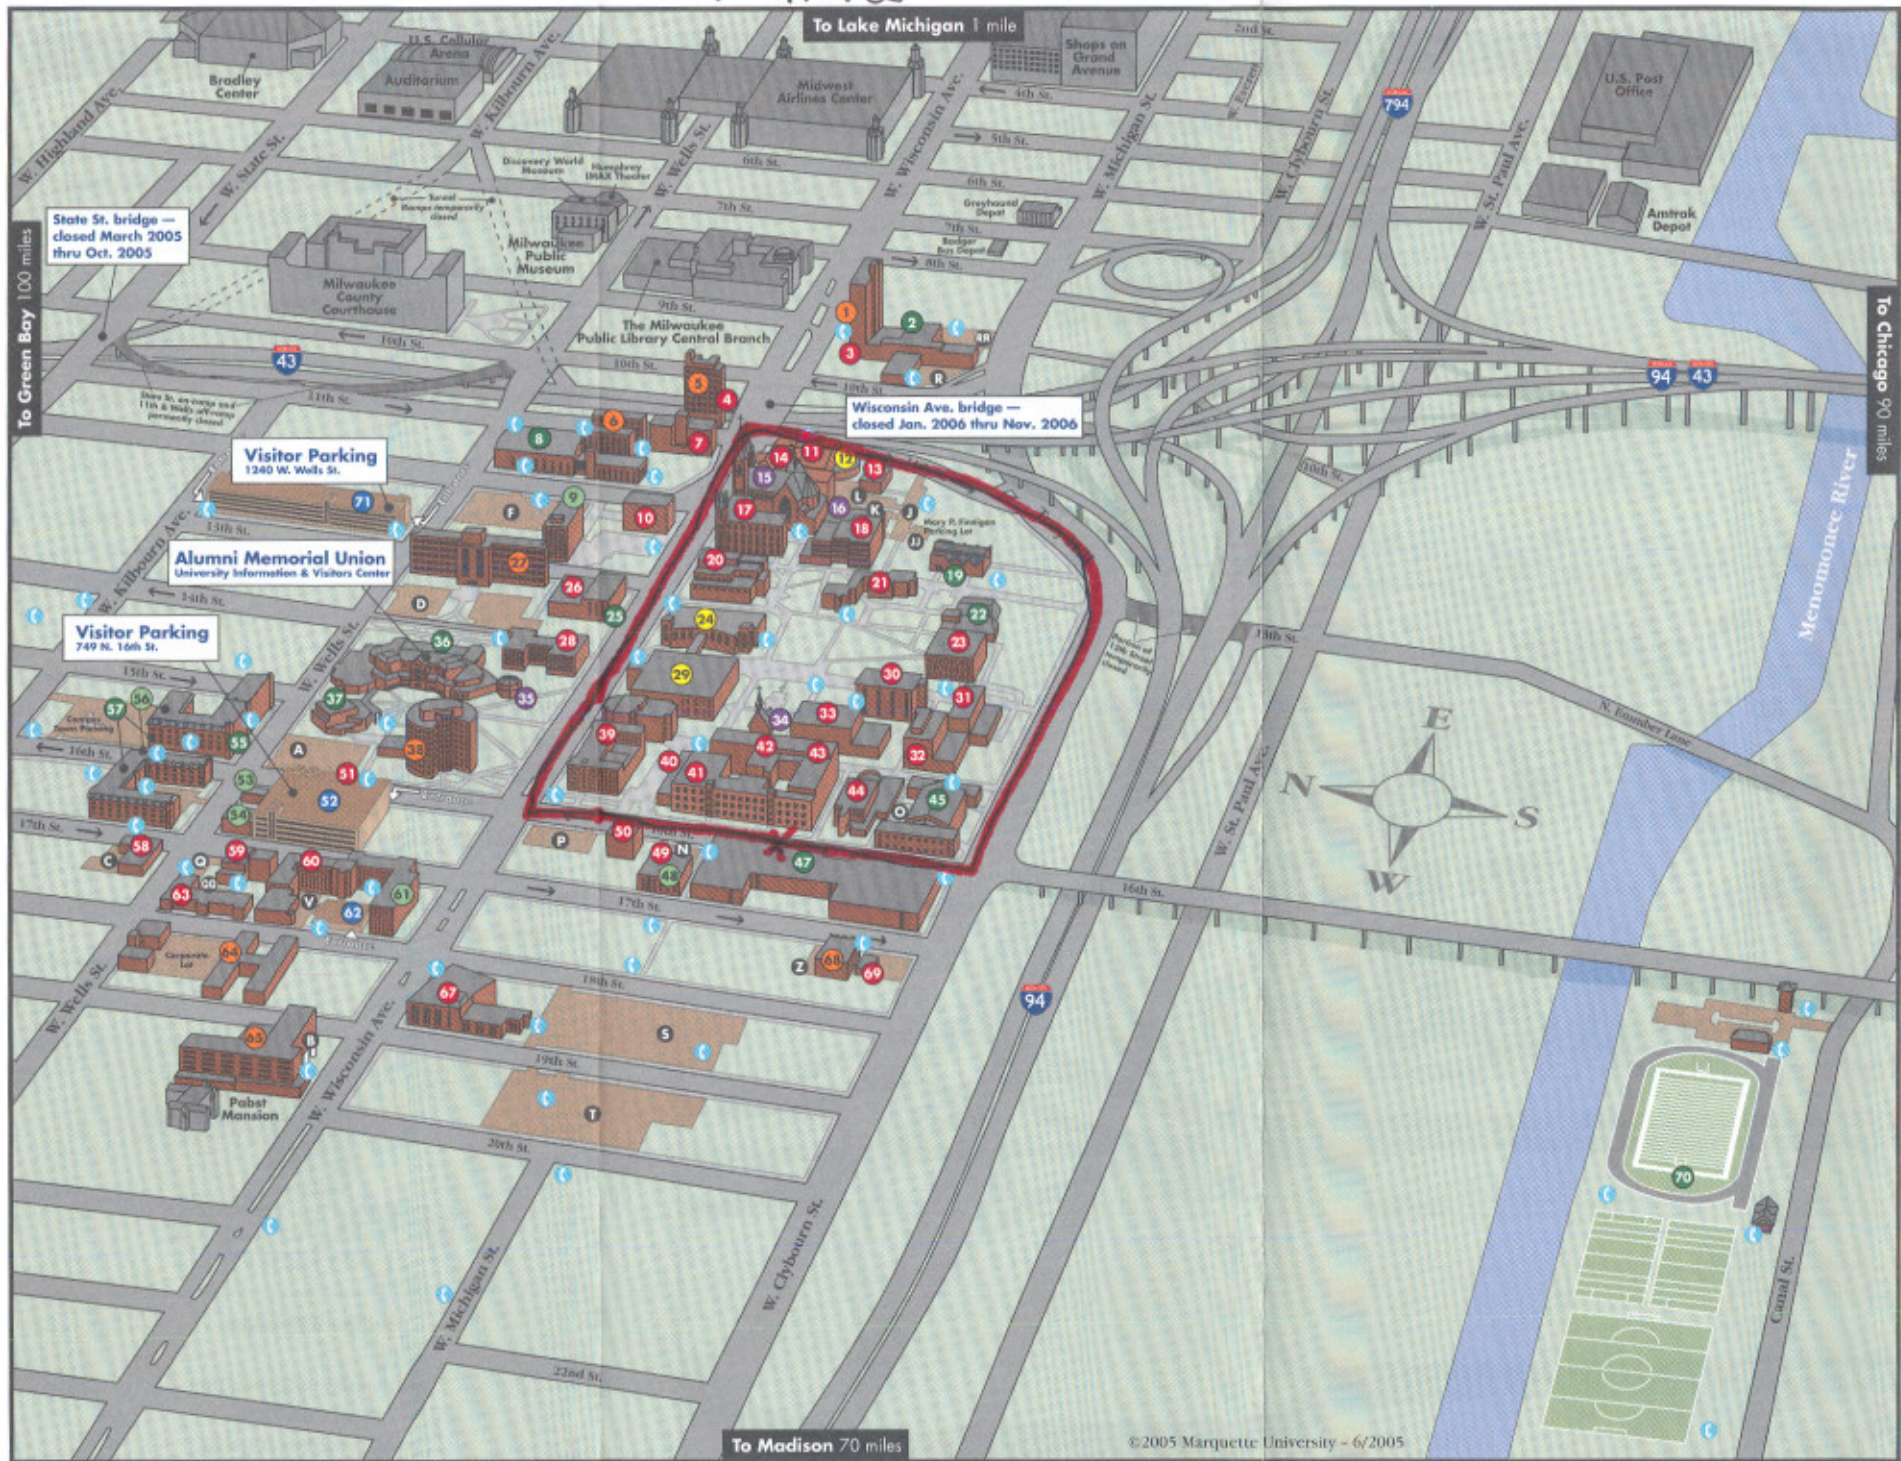

1 mile

To Green Bay 100 miles

To Lake Michigan 1 mile

To Chicago 90 miles

To Madison 70 miles

State St. bridge — closed March 2005 thru Oct. 2005

Wisconsin Ave. bridge — closed Jan. 2006 thru Nov. 2006

Visitor Parking
1240 W. Wells St.

Alumni Memorial Union
University Information & Visitors Center

Visitor Parking
749 N. 16th St.