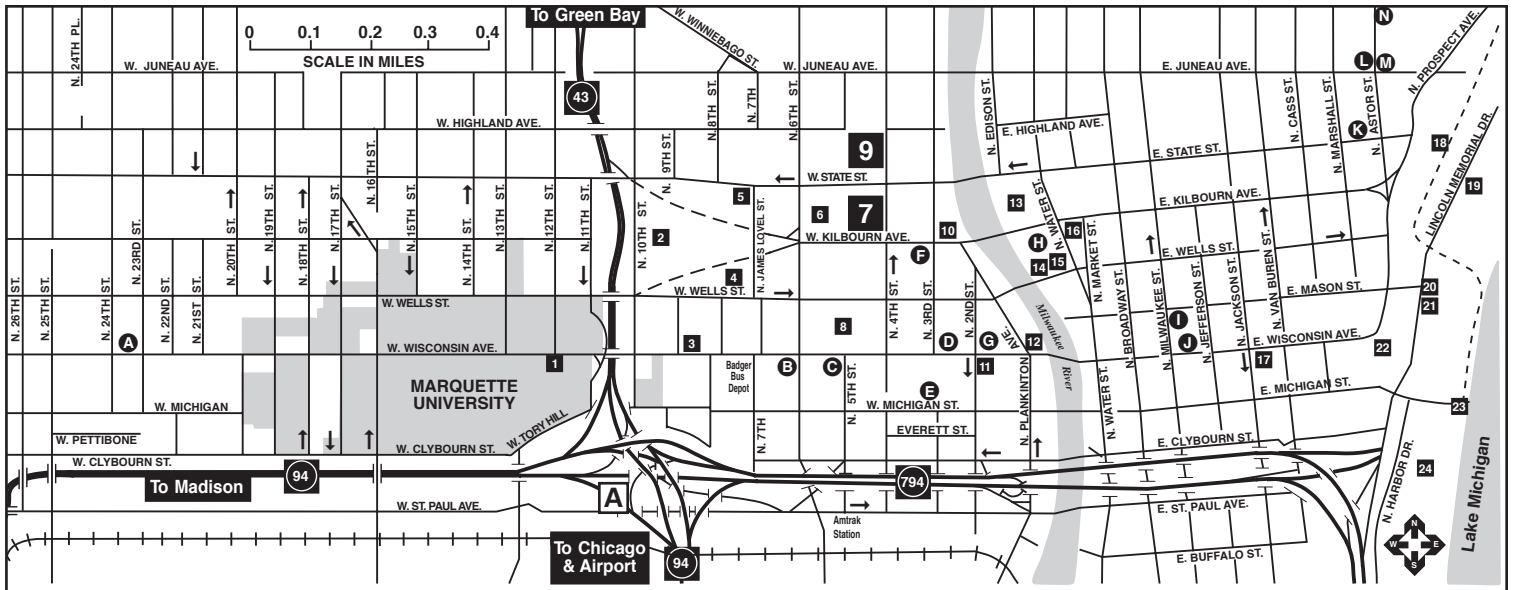

COMMENCEMENT 2010

MARQUETTE UNIVERSITY AND DOWNTOWN MILWAUKEE

POINTS OF INTEREST ■

1. Church of the Gesu
1145 W. Wisconsin Ave.
2. Milwaukee County Courthouse
901 N. 9th St.
3. Milwaukee Public Library
814 W. Wisconsin Ave.
4. Milwaukee Public Museum
& Humphrey IMAX Dome Theater
800 W. Wells St.
5. Milwaukee Police Department
749 W. State St.
6. Milwaukee Theatre
500 W. Kilbourn Ave.
7. **U.S. Cellular Arena
400 W. Kilbourn Ave.**
8. Midwest Airlines Center
400 W. Wisconsin Ave.
9. **Bradley Center
1001 N. 4th St.**
10. Milwaukee Co. Historical Society
910 N. 3rd St.
11. The Shops of Grand Avenue
275 W. Wisconsin Ave.
12. Riverside Theater
116 W. Wisconsin Ave.
13. Marcus Center for the Performing Arts
929 N. Water St.
14. Milwaukee Repertory Theater
108 E. Wells St.
15. Pabst Theater
144 E. Wells St.
16. City Hall
200 E. Wells St.
17. Federal Courthouse
517 E. Wisconsin Ave.
18. Bike Trail
19. McKinley Marina
1750 N. Lincoln Memorial Dr.
20. War Memorial Center
750 N. Lincoln Memorial Dr.
21. Milwaukee Art Museum
700 N. Art Museum Dr.
22. Betty Brinn Children's Museum
929 E. Wisconsin Ave.
23. Discovery World at Pier Wisconsin
500 N. Harbor Dr.
24. Henry W. Maier Festival Park
(Summerfest Grounds)
200 N. Harbor Dr.

© 2010 Marquette University

HOTELS WITHIN A 10-MILE RADIUS — NOT SHOWN

Brookfield Suites Hotel and
Convention Center
1200 S. Moorland Road
(262) 782-2900
(800) 444-6404

Sheraton Milwaukee
Brookfield Hotel
375 S. Moorland Road
(262) 786-1100
(800) 325-3535