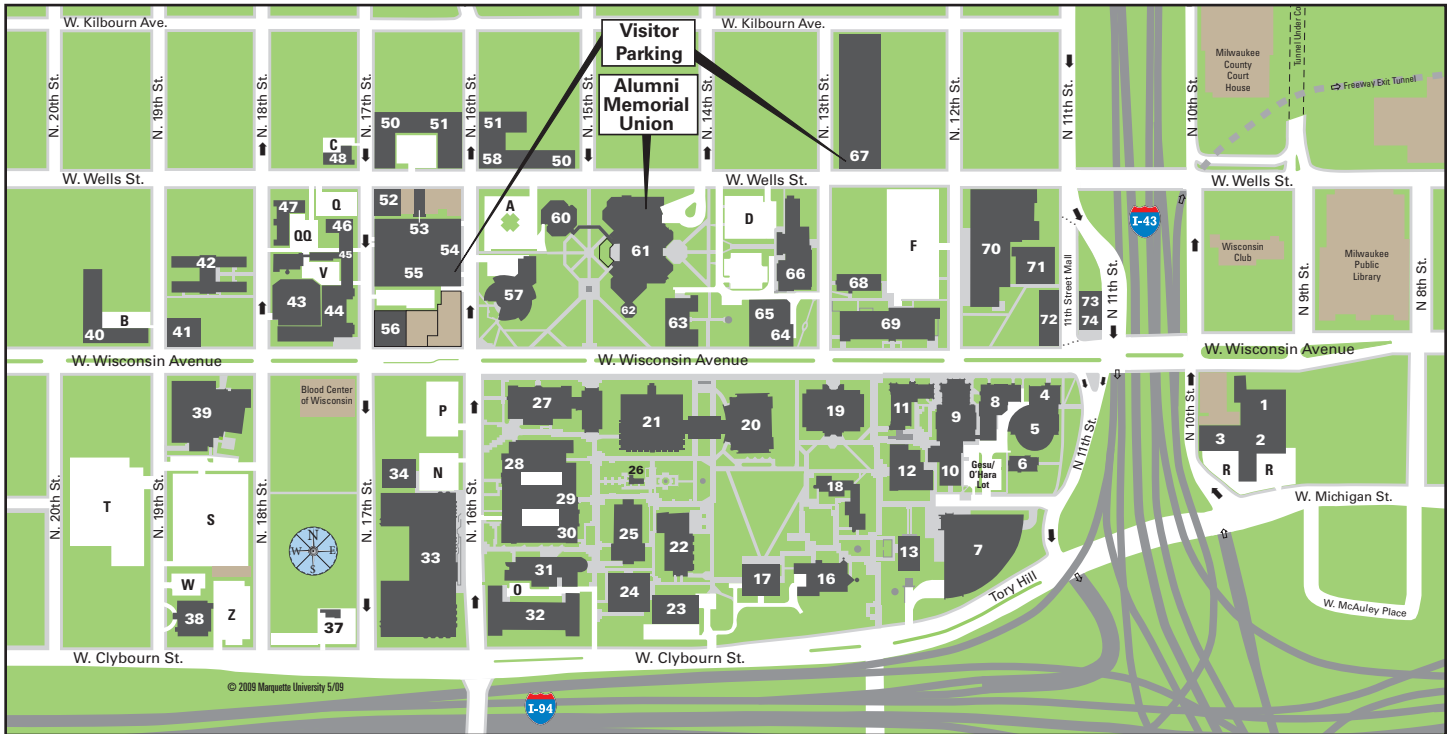

Marquette University Campus Map

Academic/Administrative Buildings

500 North Building	38
707 Building, College of Professional Studies	72
1700 Building	48
Academic Support Facility	45
Carpenter Tower	73
Clark Hall, College of Nursing	31
Coughlin Hall	18
Cramer Hall	28
Cudahy Hall	19
Dentistry, School of	39
Eckstein Hall (opens Aug. 2010)	7
Haggerty Hall, College of Engineering, and Olin Engineering Center	27
Helpaer Building	47
Holthusen Hall, Graduate School	64
Jesuit Residence	63
Johnston Hall, Diederich College of Communication	8
Krueger Child Care Center	46
Lalumiere Language Hall	17
Marquette Hall, Klingler College of Arts and Sciences	11
Marquette Neighborhood Health Center	41
O'Hara Hall	6
Public Safety	54
Schroeder Complex, College of Health Sciences, College of Education	29
Sensenbrenner Hall, Law School	4
Service Building	23
Service Garage	37

Straz, Jr., David A., Hall, College of Business Administration, Graduate School of Management	12
Straz, Jr., David A., Tower	3
Student Health Service	30
Todd Wehr Chemistry	22
Wehr Life Sciences	24
William Wehr Physics	25
Zilber Hall (opens 2010)	69

Churches/Chapels

Chapel of the Holy Family	62
Gesu Church, a Jesuit-sponsored parish	9
Gesu Parish Center	10
St. Joan of Arc Chapel	26

Libraries

Law Library/Legal Research Center	5
Memorial Library	21
Raynor Library	20

Parking Structures

16th Street Parking Structure	55
18th Street Parking Structure	43
Wells Street Parking Structure	67

Art/Entertainment/Recreation Facilities

Alumni Memorial Union, University Information & Visitors Center	61
Campus Town	51
Gymnasium, Marquette	32
Haggerty Museum of Art	13
Helpaer Tennis Stadium and Recreation Center	33

Helpaer Theatre	16
Al McGuire Center	70
Rec Plex	2
Union Sports Annex	58
Valley Fields (not shown)	80
Varsity Theatre	65
Weasler Auditorium	60

Residence Halls

Abbotsford Hall	68
Carpenter Tower Hall	74
Cobeen Hall	71
Mashuda Hall	40
McCabe Hall	56
McCormick Hall	57
O'Donnell Hall	42
Schroeder Hall	66
Straz, Jr., David A., Tower Hall	1

University Apartment Buildings

Campus Town Apartments	50
Carmel Apartments	34
Frenn Building	53
Gilman Building	52
Humphrey Hall	44

University Information – (414) 288-7250

Printed May 2009