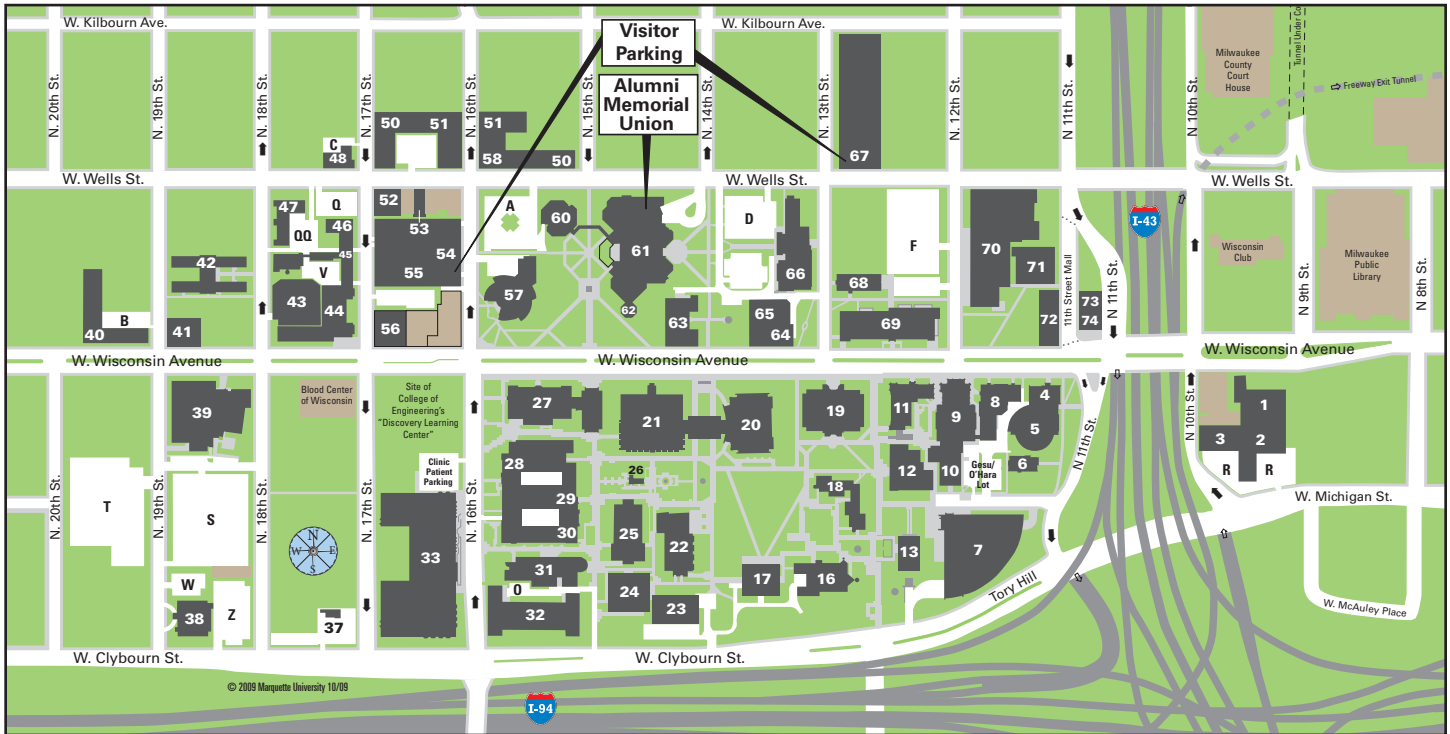

Marquette University Campus Map

Academic/Administrative Buildings

500 North Building	38
707 Building, College of Professional Studies	72
1700 Building	48
Academic Support Facility	45
Carpenter Tower	73
Clark Hall, College of Nursing	31
Coughlin Hall	18
Cramer Hall	28
Cudahy Hall	19
Dentistry, School of	39
Eckstein Hall (opens Aug. 2010)	7
Haggerty Hall, College of Engineering, and Olin Engineering Center	27
Helpaer Building	47
Holthusen Hall, Graduate School	64
Jesuit Residence	63
Johnston Hall, Diederich College of Communication	8
Krueger Child Care Center	46
Lalumiere Language Hall	17
Marquette Hall, Klingler College of Arts and Sciences	11
Marquette Neighborhood Health Center	41
O'Hara Hall	6
Public Safety	54
Schroeder Complex, College of Health Sciences, College of Education	29
Sensenbrenner Hall, Law School	4
Service Building	23
Service Garage	37

Straz, Jr., David A., Hall, College of Business Administration, Graduate School of Management	12
Straz, Jr., David A., Tower	3
Student Health Service	30
Todd Wehr Chemistry	22
Wehr Life Sciences	24
William Wehr Physics	25
Zilber Hall	69

Churches/Chapels

Chapel of the Holy Family	62
Church of the Gesu, a Jesuit-sponsored parish	9
Gesu Parish Center	10
St. Joan of Arc Chapel	26

Libraries

Law Library/Legal Research Center	5
Memorial Library	21
Raynor Library	20

Parking Structures

16th Street Parking Structure	55
18th Street Parking Structure	43
Wells Street Parking Structure	67

Art/Entertainment/Recreation Facilities

Alumni Memorial Union, University Information & Visitors Center	61
Campus Town	51
Gymnasium, Marquette	32
Haggerty Museum of Art	13
Helpaer Tennis Stadium and Recreation Center	33

Helpaer Theatre	16
Al McGuire Center	70
Rec Plex	2
Union Sports Annex	58
Valley Fields (not shown)	80
Varsity Theatre	65
Weasler Auditorium	60

Residence Halls

Abbottsford Hall	68
Carpenter Tower Hall	74
Cobeen Hall	71
Mashuda Hall	40
McCabe Hall	56
McCormick Hall	57
O'Donnell Hall	42
Schroeder Hall	66
Straz, Jr., David A., Tower Hall	1

University Apartment Buildings

Campus Town Apartments	50
Frenn Building	53
Gilman Building	52
Humphrey Hall	44

University Information – (414) 288-7250

Updated November 2009