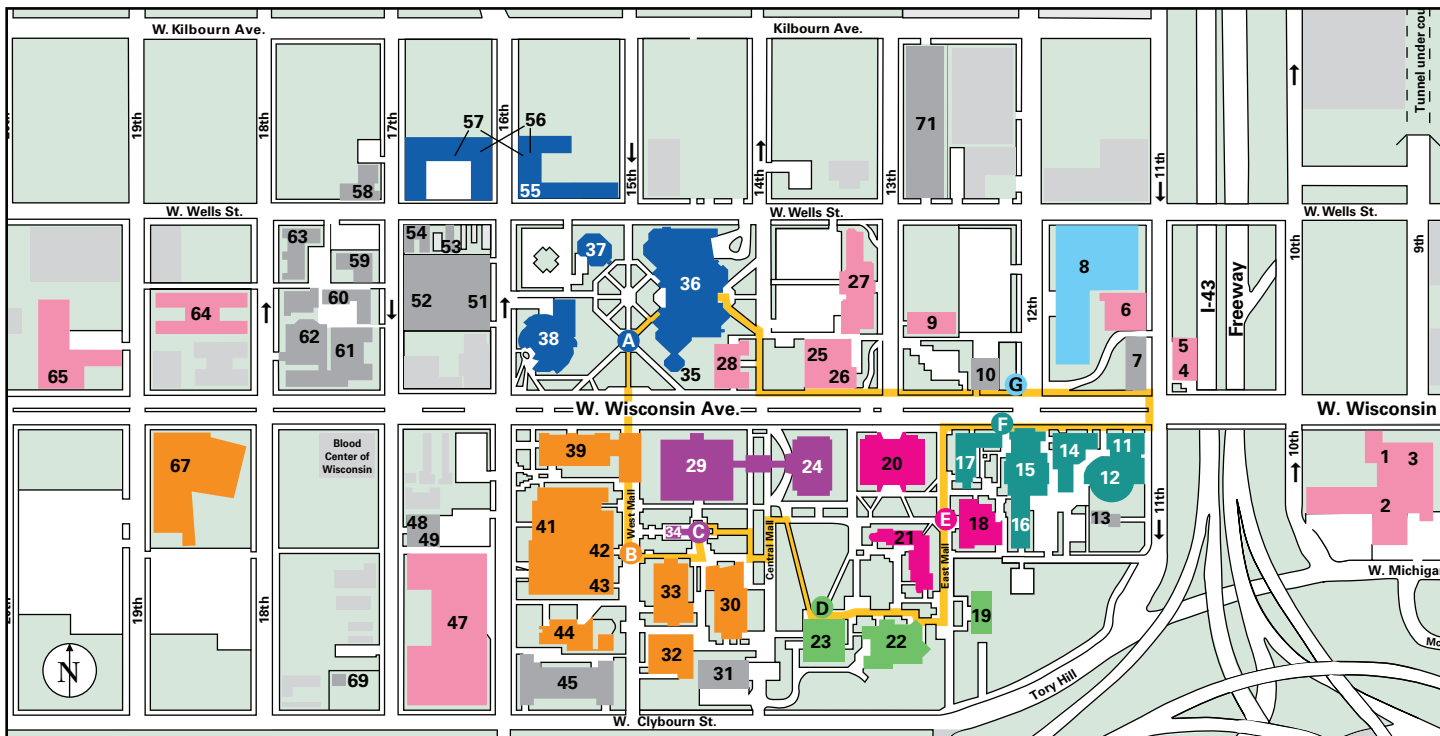

Marquette University