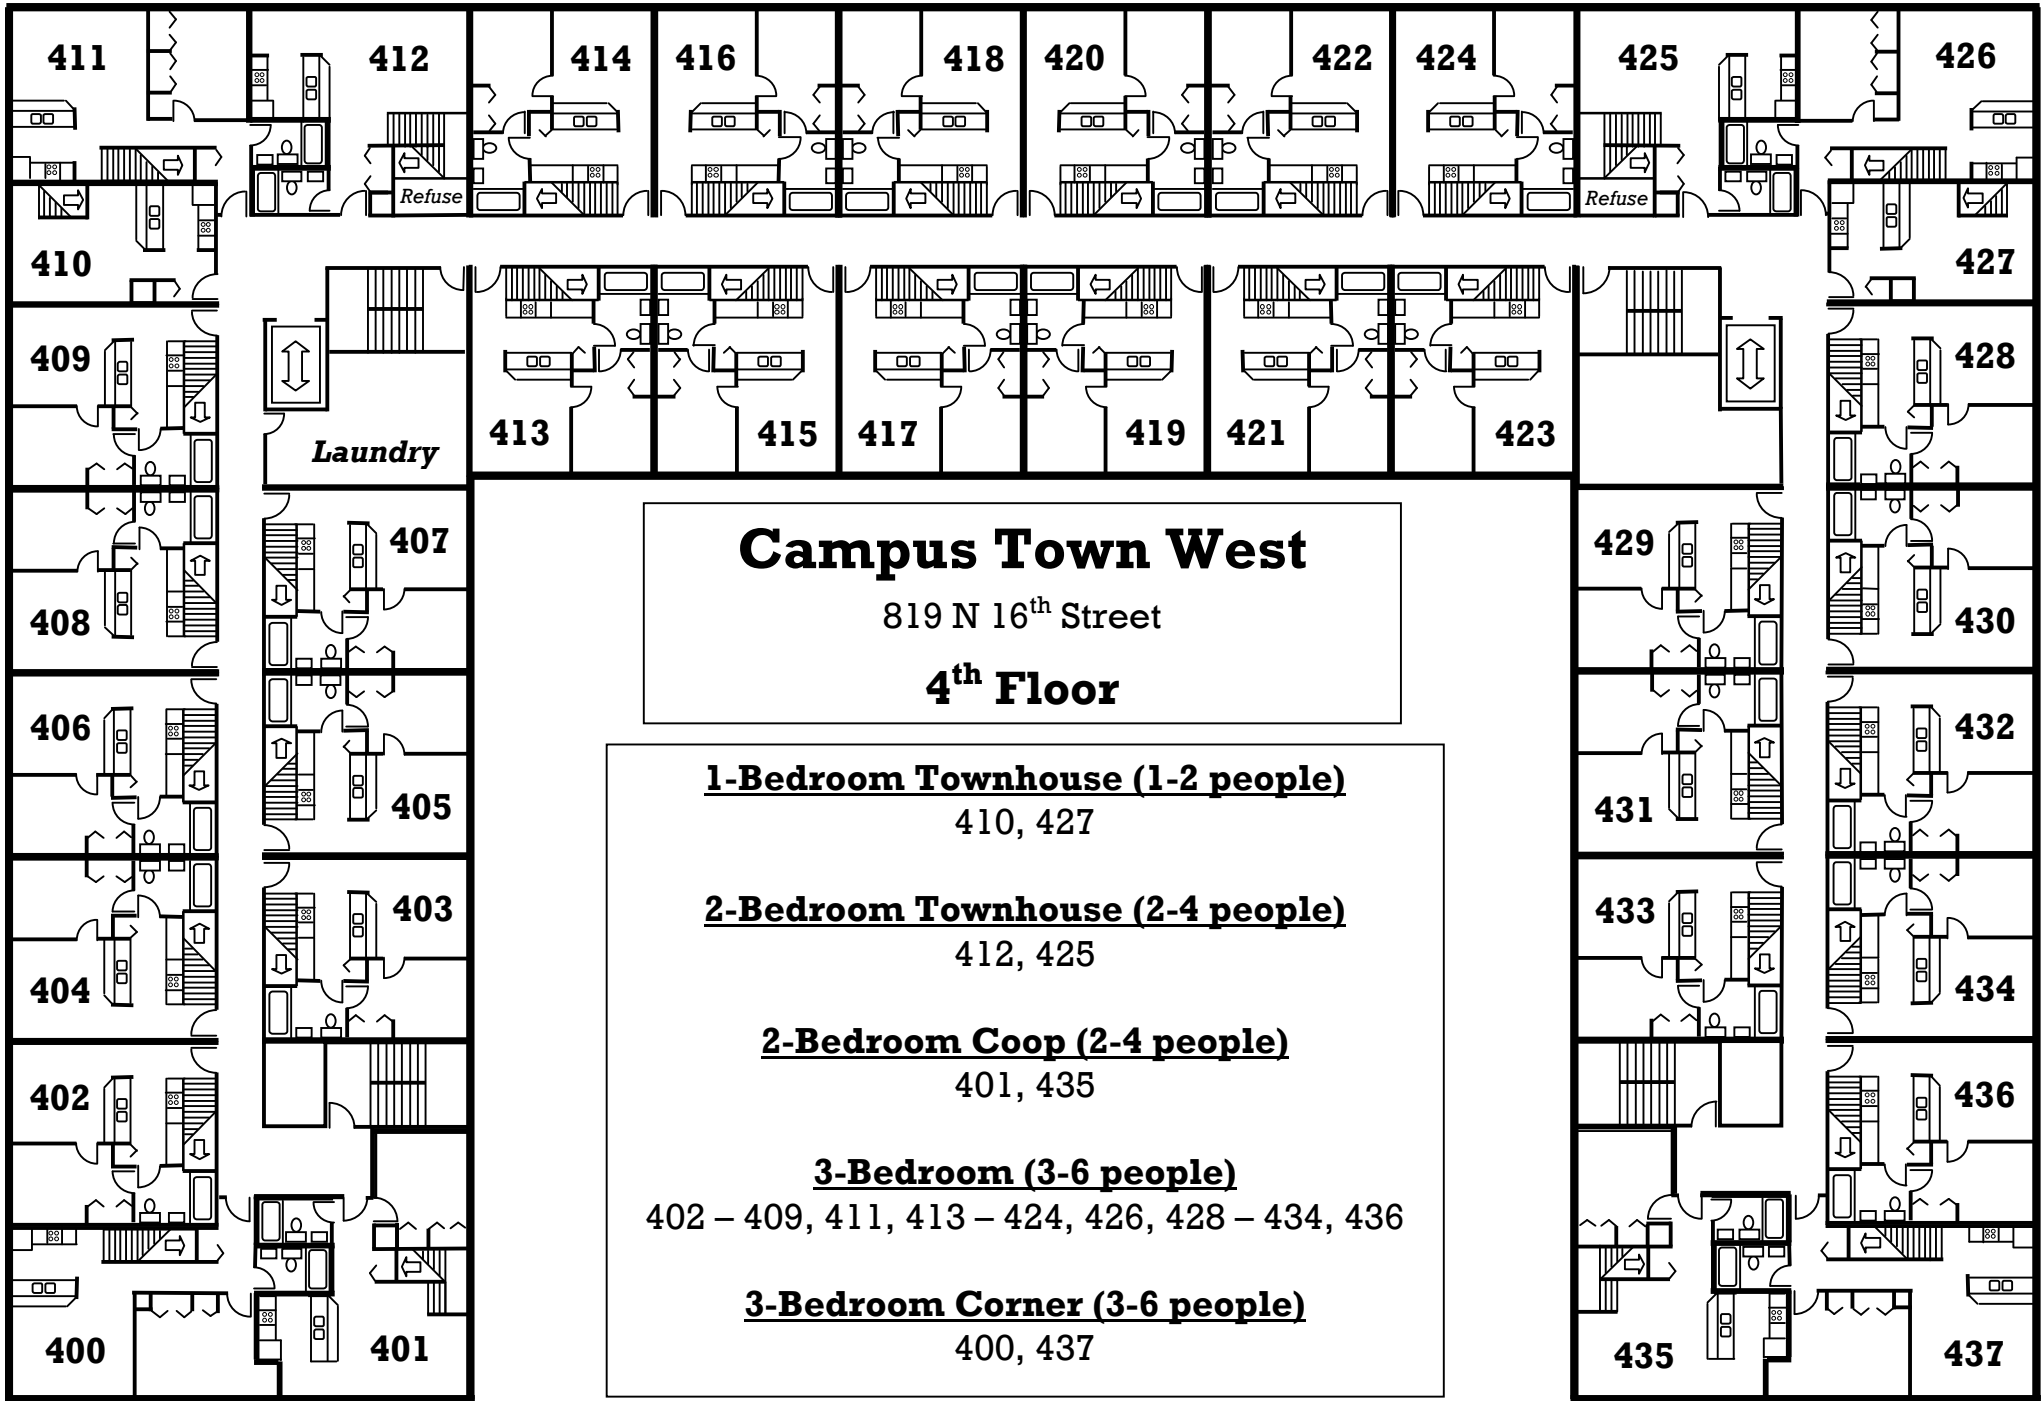

↑↓ North 17th Street

West Wells Street
 ↔

North 16th Street
 ↑↓

Campus Town West
819 N 16th Street
4th Floor

- 1-Bedroom Townhouse (1-2 people)**
410, 427
- 2-Bedroom Townhouse (2-4 people)**
412, 425
- 2-Bedroom Coop (2-4 people)**
401, 435
- 3-Bedroom (3-6 people)**
402 – 409, 411, 413 – 424, 426, 428 – 434, 436
- 3-Bedroom Corner (3-6 people)**
400, 437

↕ North 17th Street

↔ West Wells Street

↕ North 16th Street