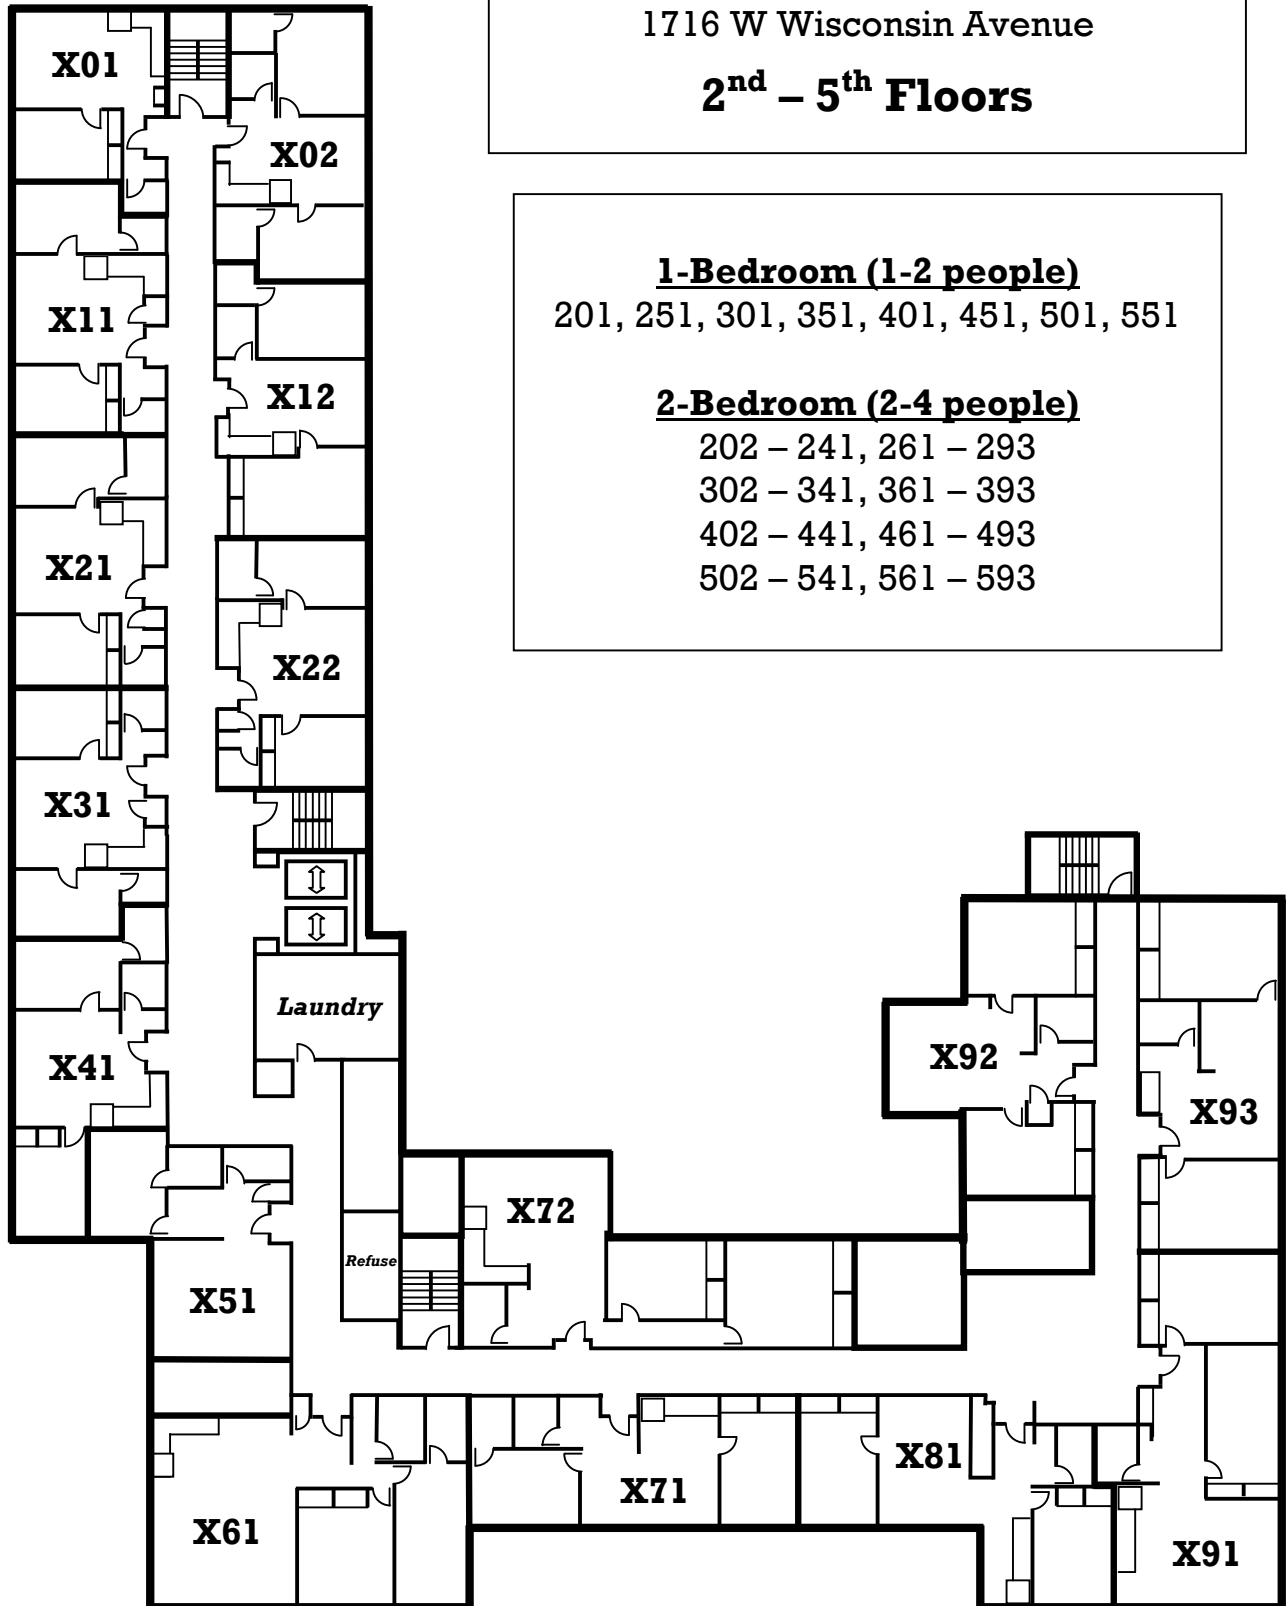

### 2-Bedroom (2-4 people)

111, 112, 121, 161, 181

↑↓ West Wisconsin Avenue

North 17<sup>th</sup> Street  
↔

## 1-Bedroom (1-2 people)

201, 251, 301, 351, 401, 451, 501, 551

## 2-Bedroom (2-4 people)

202 – 241, 261 – 293

302 – 341, 361 – 393

402 – 441, 461 – 493

502 – 541, 561 – 593

↑↓ West Wisconsin Avenue

North 17<sup>th</sup> Street  
↔