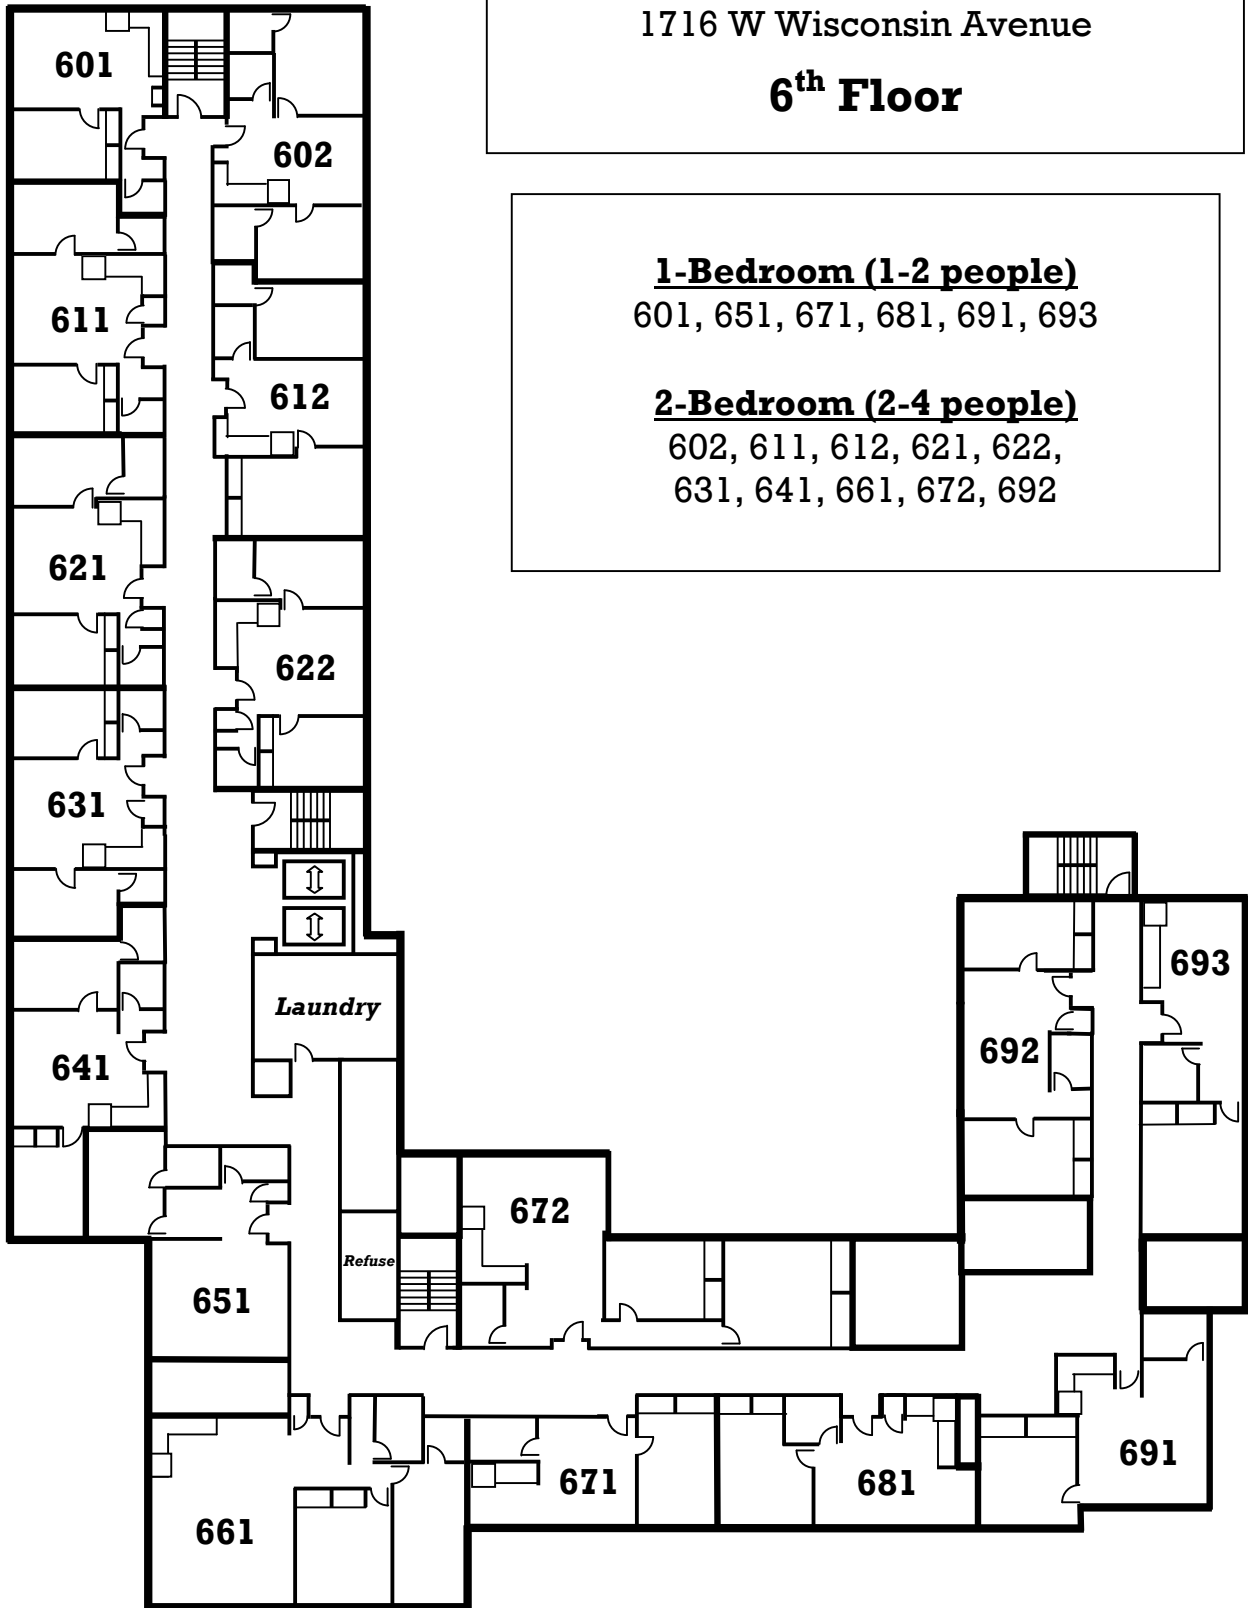

Humphrey Hall

1716 W Wisconsin Avenue

6th Floor

1-Bedroom (1-2 people)

601, 651, 671, 681, 691, 693

2-Bedroom (2-4 people)

602, 611, 612, 621, 622,
631, 641, 661, 672, 692

↑↓ West Wisconsin Avenue

North 17th Street
↔