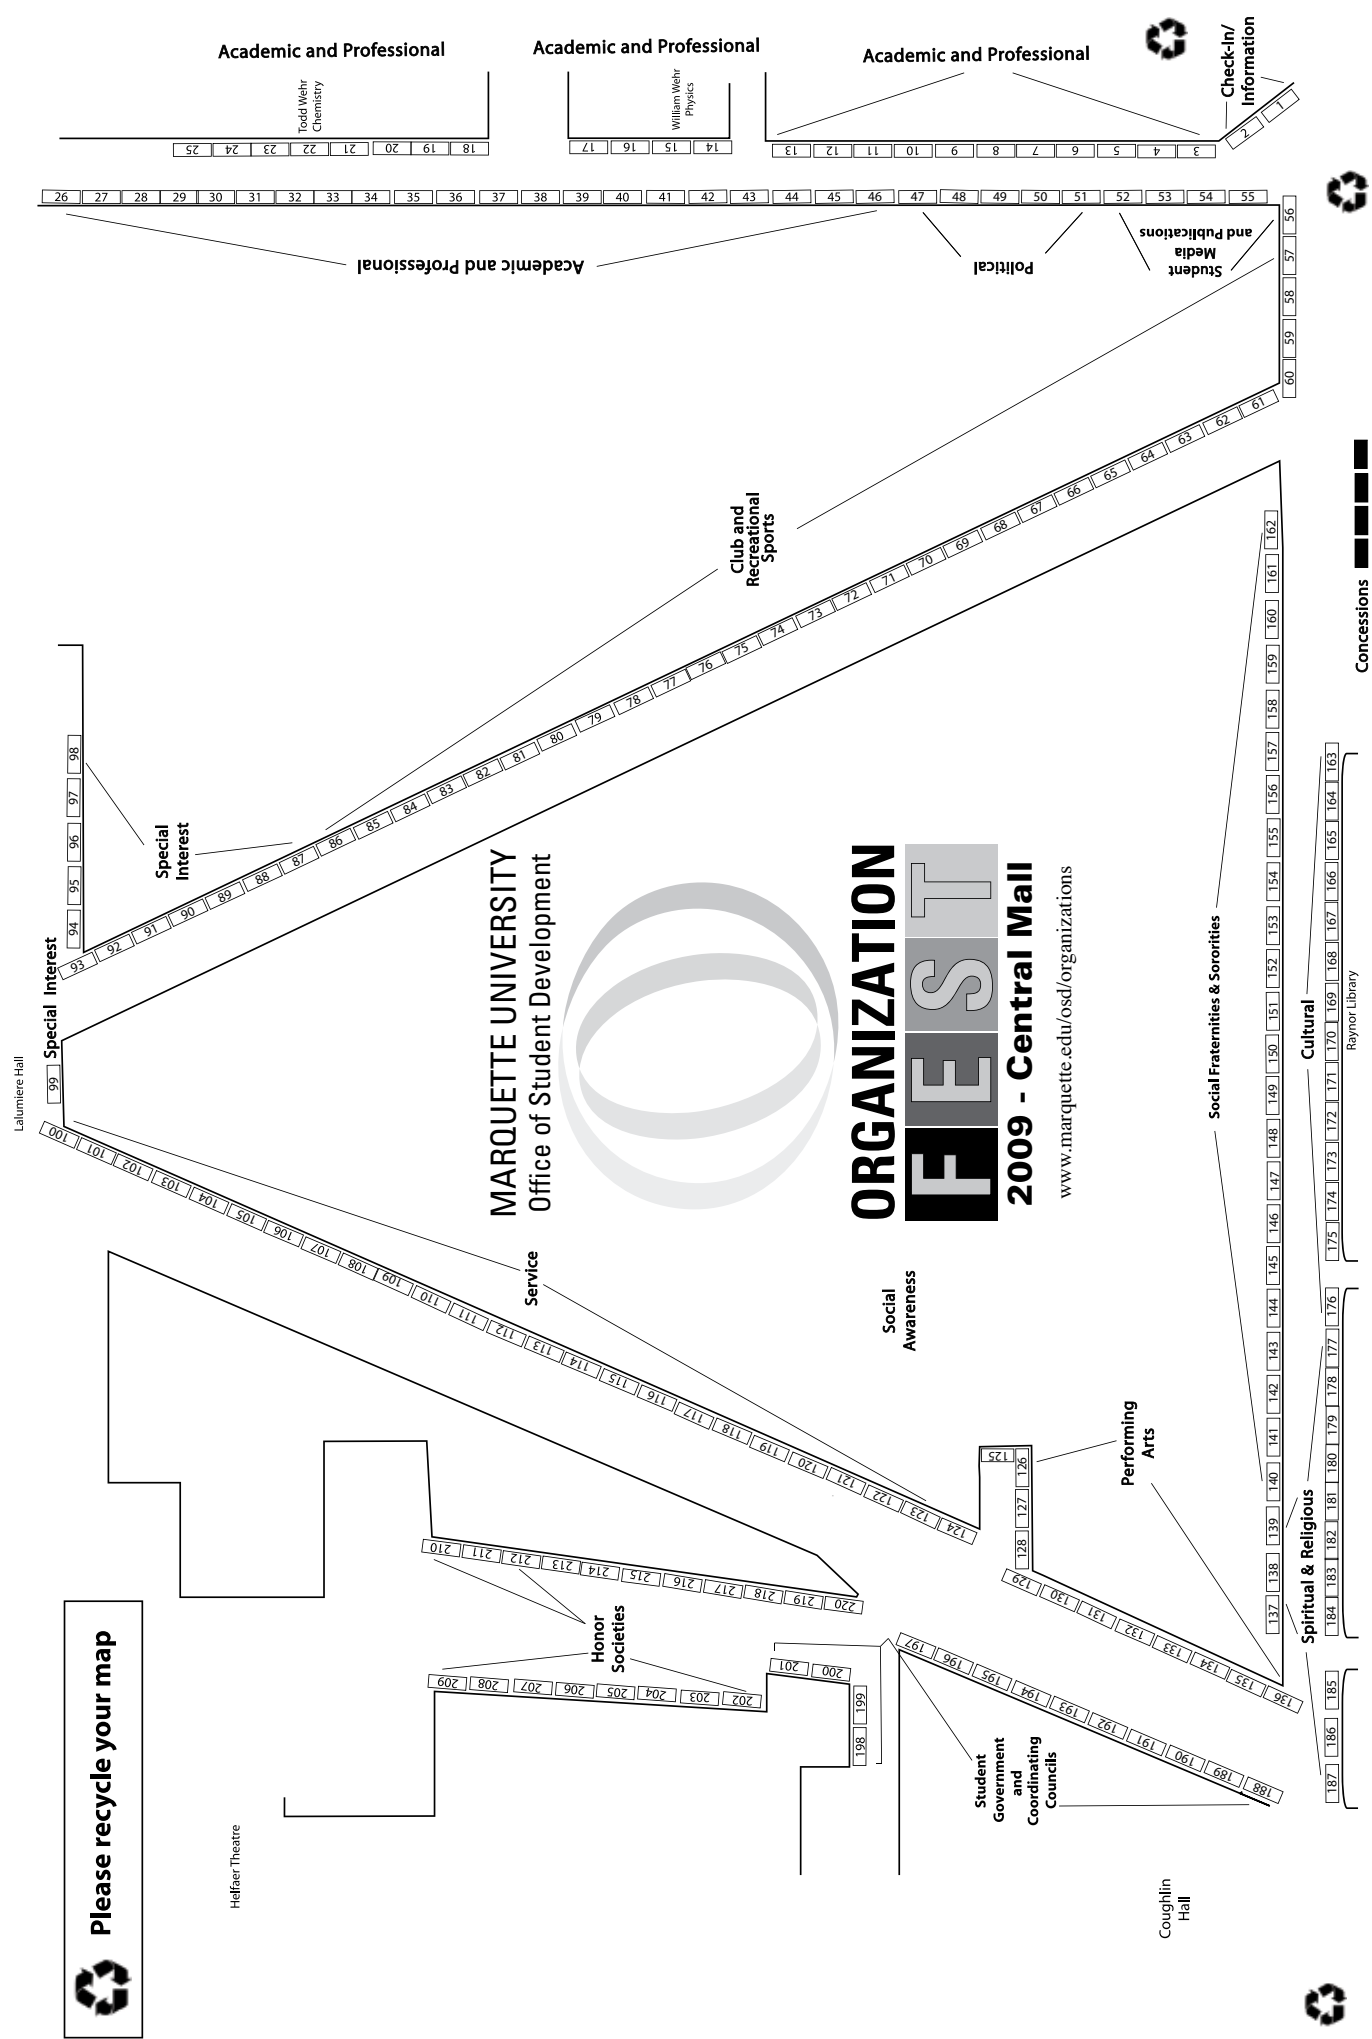

Please recycle your map

Academic and Professional

Todd Wehr
Chemistry

18 | 19 | 20 | 21 | 22 | 23 | 24 | 25

Academic and Professional

William Wehr
Physics

14 | 15 | 16 | 17

Academic and Professional

3 | 4 | 5 | 6 | 7 | 8 | 9 | 10 | 11 | 12 | 13

Check-In/
Information

Academic and Professional

Student Media and Publications

Political

26 | 27 | 28 | 29 | 30 | 31 | 32 | 33 | 34 | 35 | 36 | 37 | 38 | 39 | 40 | 41 | 42 | 43 | 44 | 45 | 46 | 47 | 48 | 49 | 50 | 51 | 52 | 53 | 54 | 55

Club and Recreational Sports

56 | 57 | 58 | 59 | 60 | 61 | 62 | 63 | 64 | 65 | 66 | 67 | 68 | 69 | 70 | 71 | 72 | 73 | 74 | 75 | 76 | 77 | 78 | 79 | 80 | 81 | 82 | 83 | 84 | 85 | 86 | 87 | 88 | 89 | 90 | 91 | 92 | 93 | 94 | 95 | 96 | 97 | 98

Special Interest

Special Interest

99 | 100 | 101 | 102 | 103 | 104 | 105 | 106 | 107 | 108 | 109 | 110 | 111 | 112 | 113 | 114 | 115 | 116 | 117 | 118 | 119 | 120 | 121 | 122 | 123 | 124 | 125 | 126 | 127 | 128 | 129

130 | 131 | 132 | 133 | 134 | 135 | 136 | 137 | 138 | 139 | 140 | 141 | 142 | 143 | 144 | 145 | 146 | 147 | 148 | 149 | 150 | 151 | 152 | 153 | 154 | 155 | 156 | 157 | 158 | 159 | 160 | 161 | 162

Service

Social Awareness

Social Fraternities & Sororities

Cultural

Spiritual & Religious

Performing Arts

163 | 164 | 165 | 166 | 167 | 168 | 169 | 170 | 171 | 172 | 173 | 174 | 175 | 176 | 177 | 178 | 179 | 180 | 181 | 182 | 183 | 184 | 185 | 186 | 187 | 188 | 189 | 190 | 191 | 192 | 193 | 194 | 195 | 196 | 197 | 198 | 199 | 200 | 201 | 202 | 203 | 204 | 205 | 206 | 207 | 208 | 209

Honor Societies

Student Government and Coordinating Councils

Concessions

Raynor Library

210 | 211 | 212 | 213 | 214 | 215 | 216 | 217 | 218 | 219 | 220

198 | 199 | 200 | 201

187 | 188 | 189 | 190 | 191 | 192 | 193 | 194 | 195 | 196 | 197

185 | 186 | 187