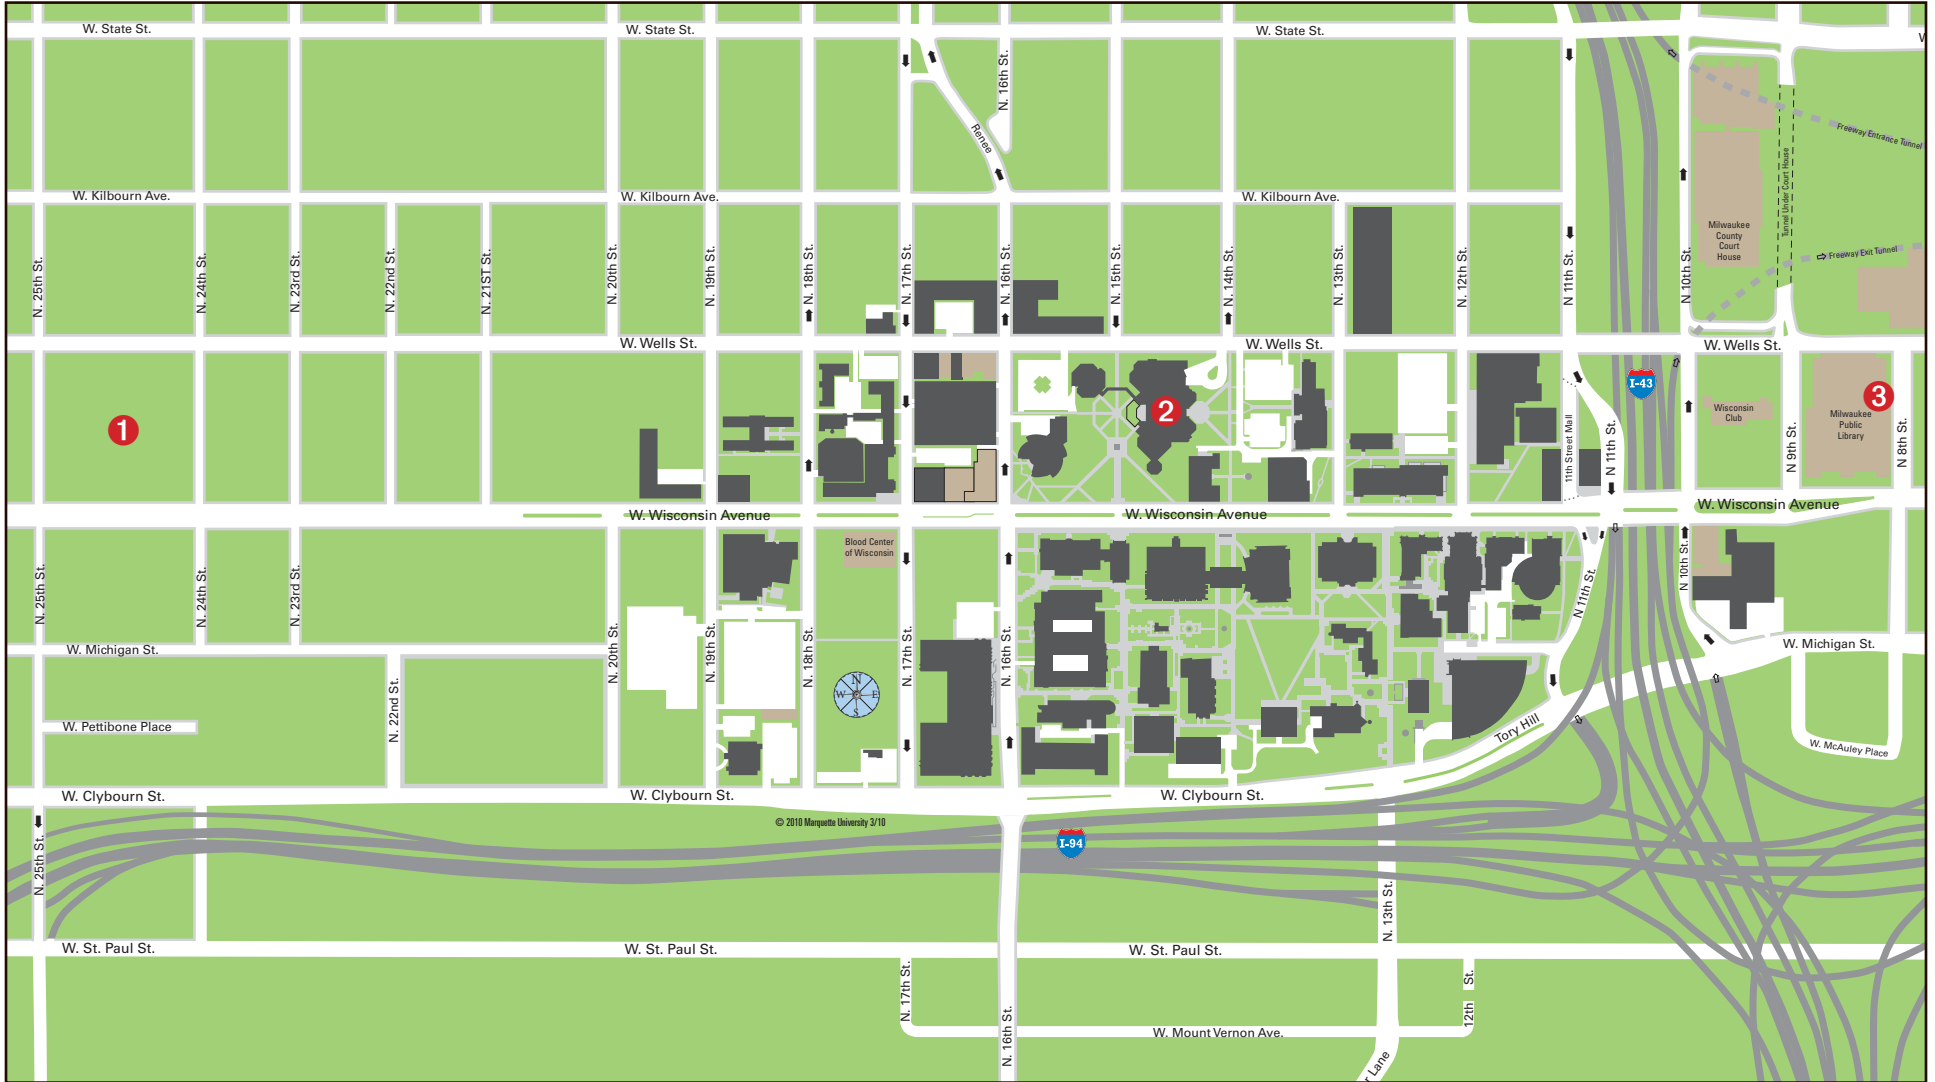

Election Day Polling Sites in the Marquette Area

1 Grand Avenue Middle School
2430 W. Wisconsin Ave.

2 Marquette University
Alumni Memorial Union
1442 W. Wisconsin Ave.

3 Central Library
Centennial Hall
733 N. Eighth St.