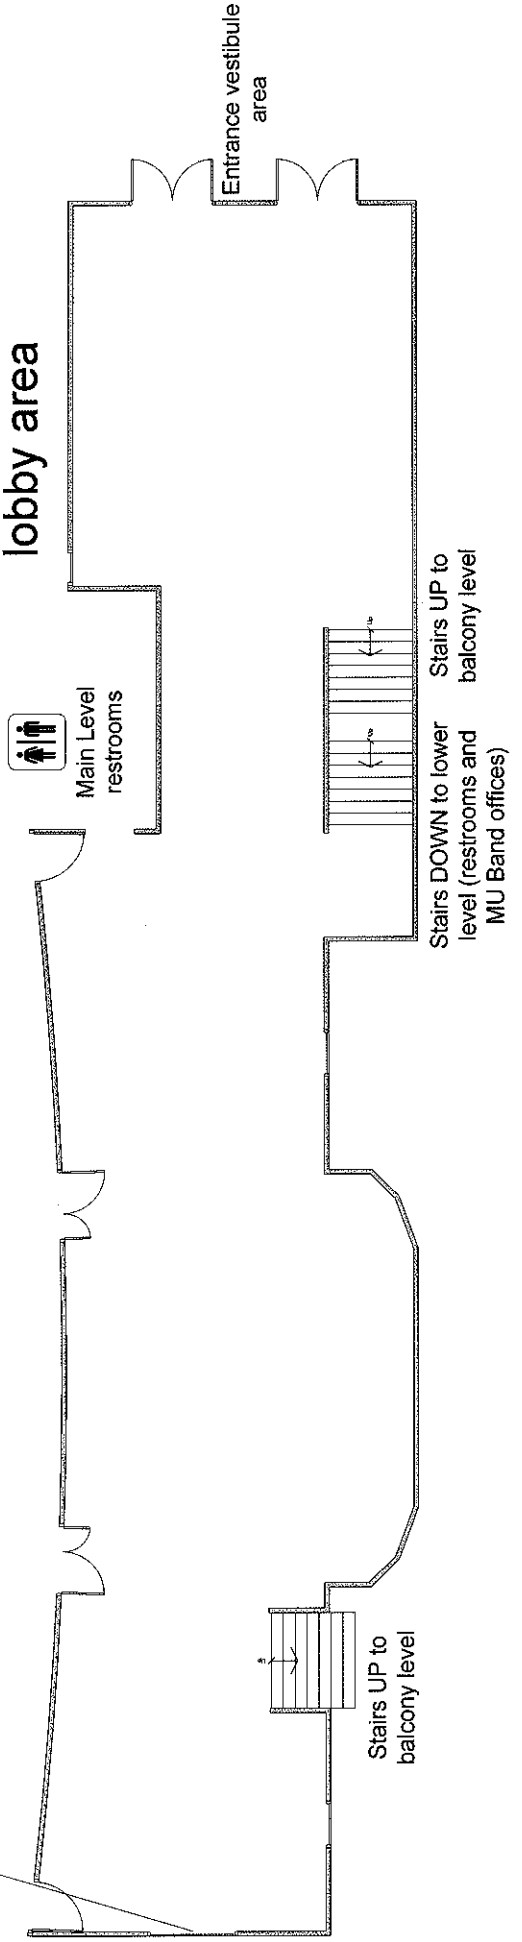

Varsity Theatre

Varsity Theatre stage area

Piano may be moved around on stage, but **MUST** remain on stage at all times. Other MU Band equipment may be removed from stage, but specific arrangements must be made with MU Band and AMU Operations well in advance; otherwise MU Band equipment will be stored behind the back stage curtain.

Back/emergency exit **MUST** remain clear/unblocked at all times

Theatre seating area
(not to scale)

Varsity Theatre lobby area

Entrance vestibule area

Main Level restrooms

Stairs UP to balcony level
Stairs DOWN to lower level (restrooms and MU Band offices)