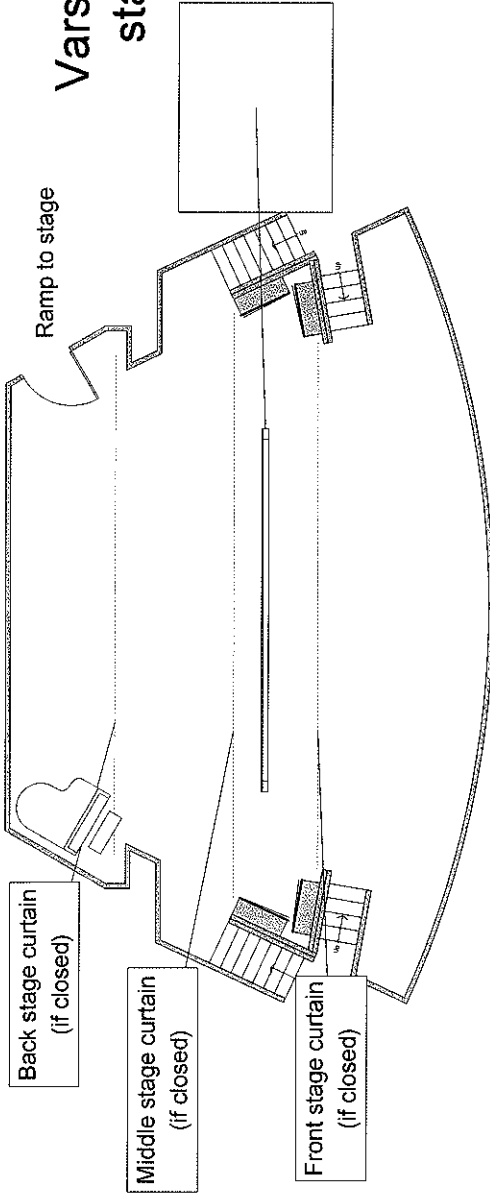

Varsity Theatre

Varsity Theatre stage area

Piano may be moved around on stage, but **MUST** remain on stage at all times. Other MU Band equipment may be removed from stage, but specific arrangements must be made with MU Band and AMU Operations well in advance; otherwise MU Band equipment will be stored behind the back stage curtain.

Back/emergency exit **MUST** remain clear/unblocked at all times

Theatre seating area
(not to scale)

Varsity Theatre lobby area

Entrance vestibule area

Main Level restrooms

Stairs UP to balcony level
Stairs DOWN to lower level (restrooms and MU Band offices)