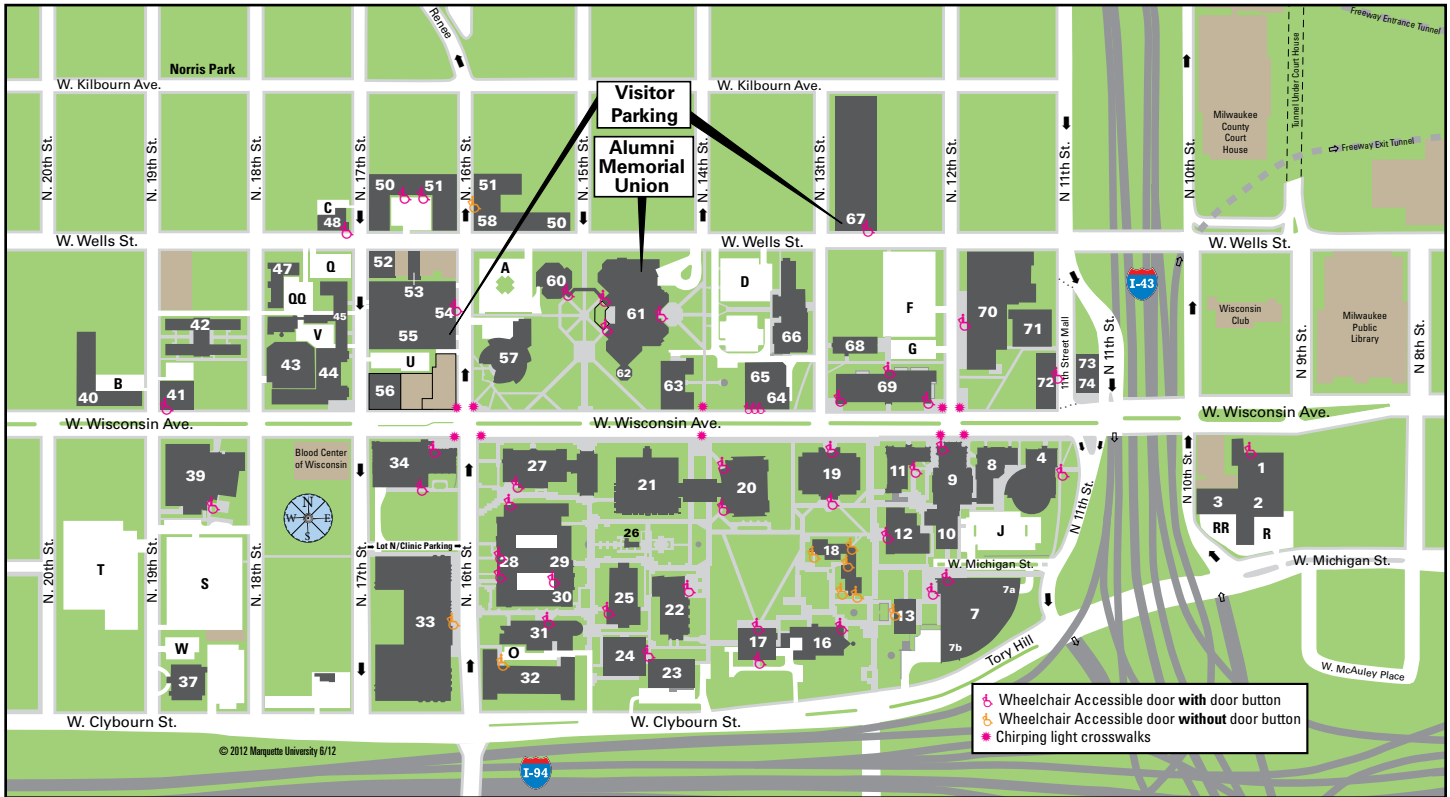

# Marquette University Campus Map

## Libraries

Law Library	7
Memorial Library	21
Raynor Library	20

## Art/Entertainment/Recreation Facilities

Alumni Memorial Union, University Information and Visitors Center	61
Campus Town	51
Gymnasium, Marquette	32
Haggerty Museum of Art	13
Helpaer Tennis Stadium and Recreation Center	33

Helpaer Theatre	16
Al McGuire Center	70
Rec Plex	2
Union Sports Annex	58
Valley Fields <i>(not shown)</i>	80
Varsity Theatre	65
Weasler Auditorium	60