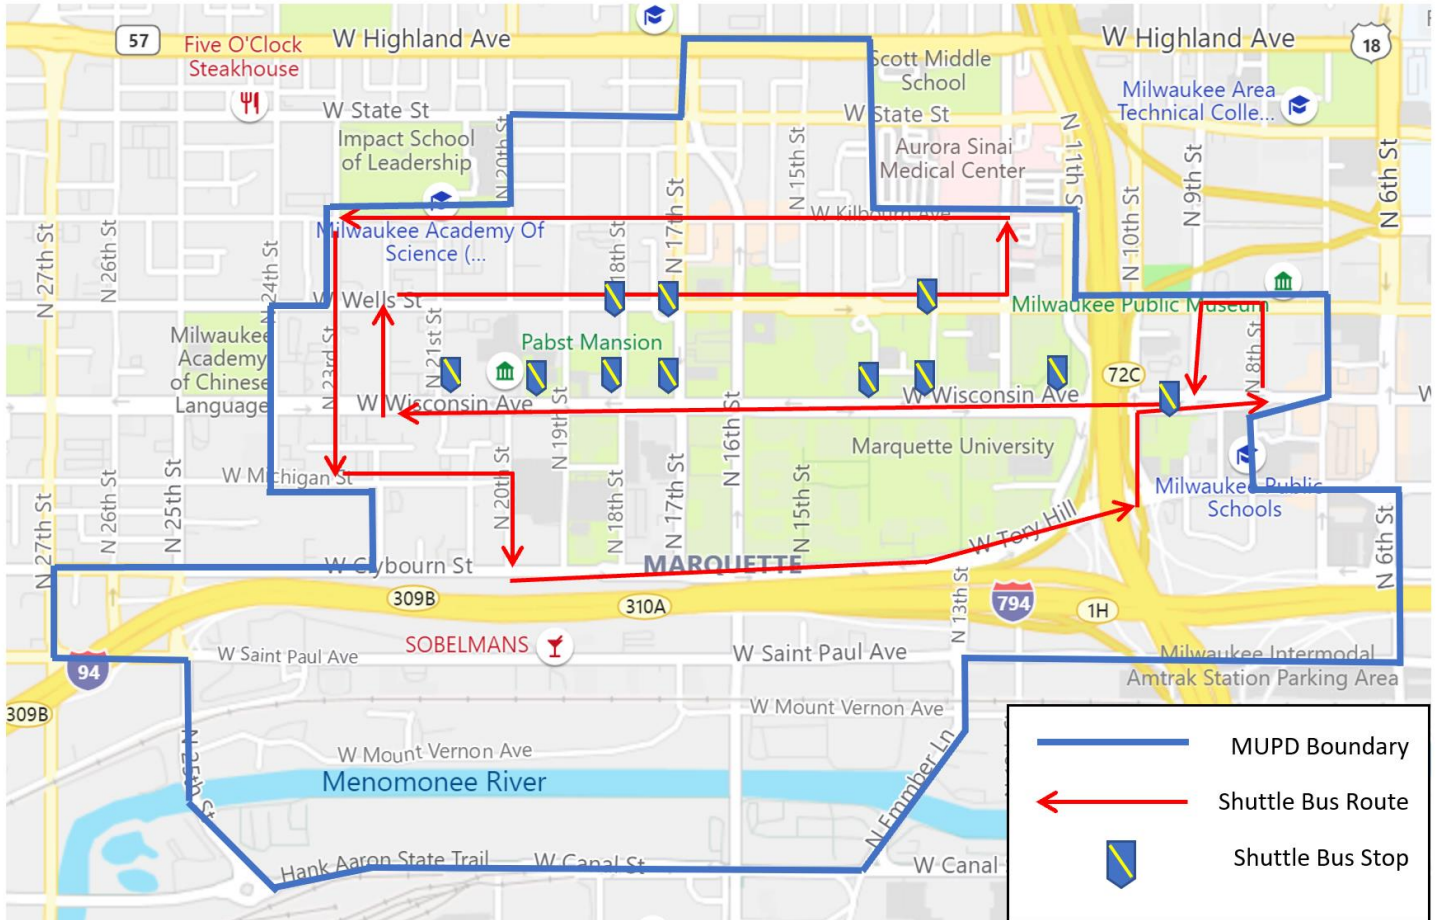

Campus Bus Stops

Marquette University Campus Safety

Raynor Library	(North side of Wisconsin)
Straz Tower	(By Main Entrance)
Cobeen / Carpenter	(11th & Wisconsin)
Abbottsford / Schroeder	(13th & Wisconsin/Wells)
Humphrey / McCabe	(17th & Wisconsin)
The Commons	(17th & Wells)
Odonnell	(18th Wisconsin & Wells)
Mashuda	(By Main Entrance)
The Marq	(21st & Wisconsin)