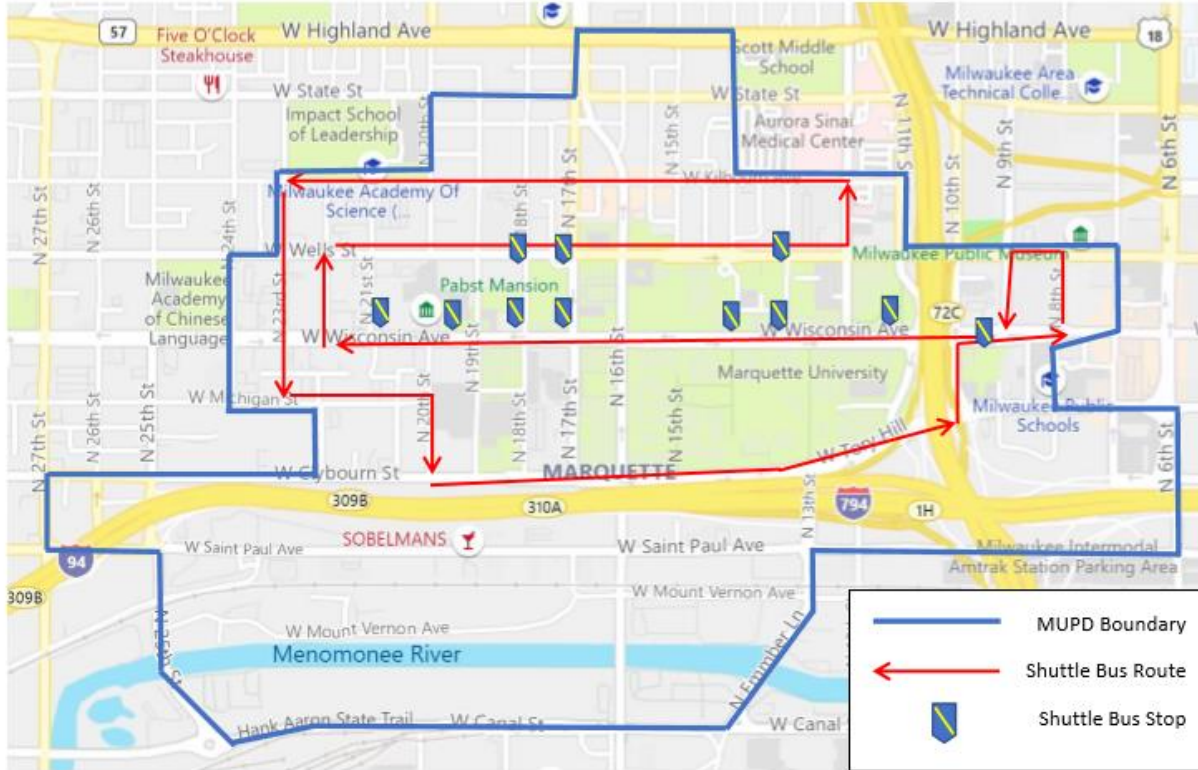

# Campus Bus Stops

1. You now have the ability to track the buses on the routes above, using the TransLoc app. Simply find a spot on the bus route to wave down a bus.
  - a. The app will show you where the bus is and how long it will take for it to get to where you are.
  - b. You can download the app from both the app store and google play.
2. You can also call the LIMO number, tell them where you will be waiting and they will notify a bus to look out for you.

Scan The QR Code Below to  
Download this Map and List of Locations!