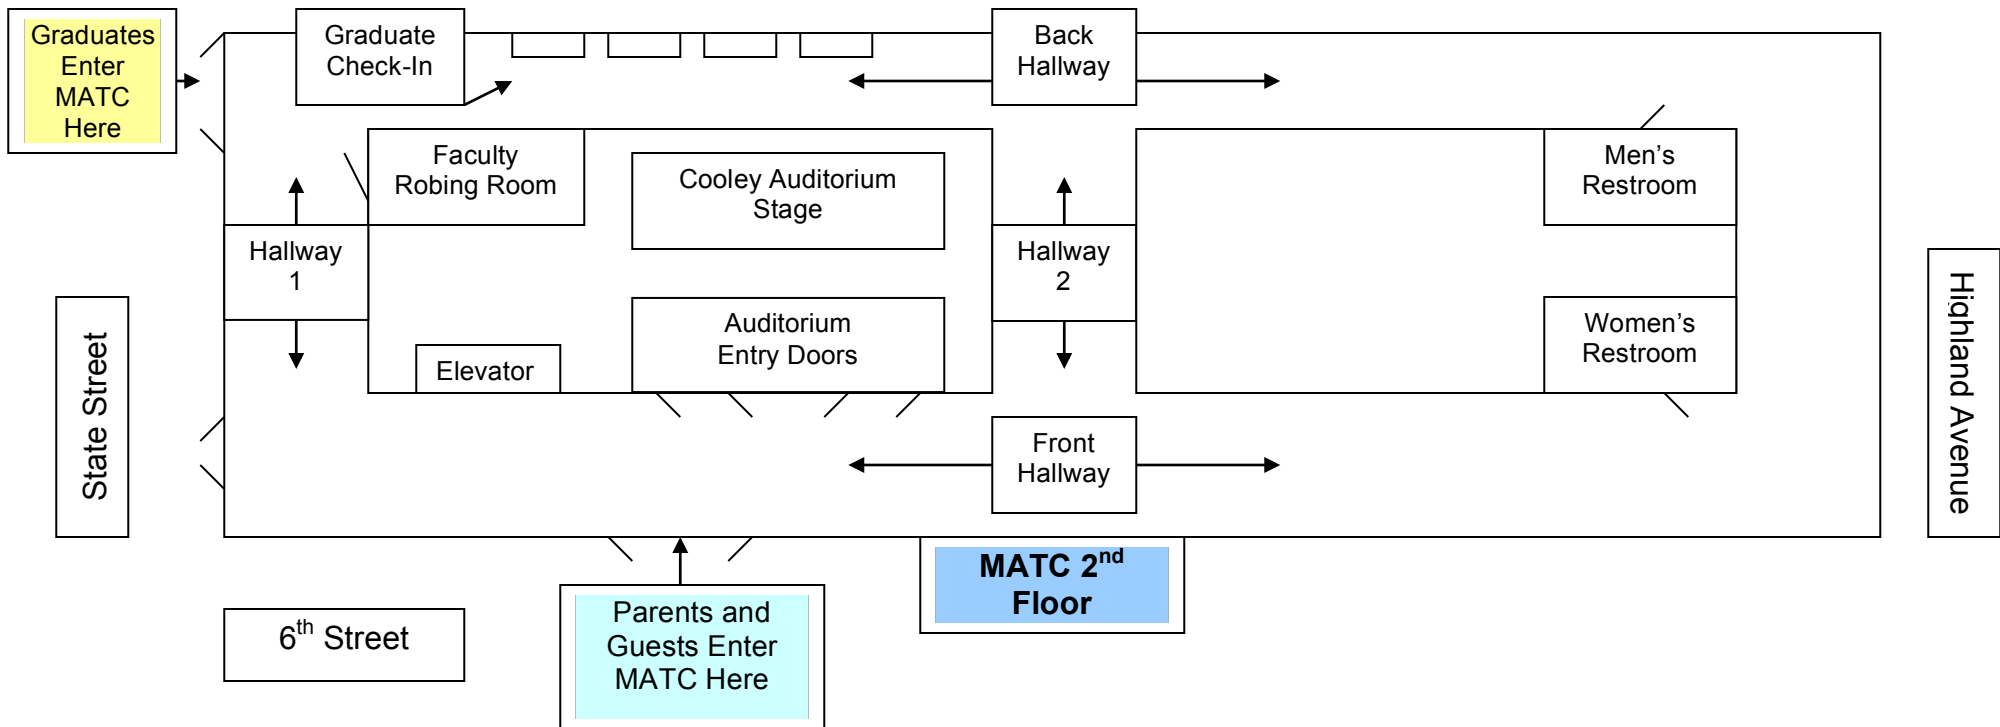

**Diederich College of Communication Graduation Ceremony
Milwaukee Area Technical College (MATC), 1015 North 6th Street**

GRADUATES:

Enter MATC using the doors on State Street
 Pick up your name card at check-in
 Line up in HALLWAY 1 or HALLWAY 2
 Be ready for the processional at NOON

GUESTS:

Enter MATC using the doors on 6th Street
 BLUE tickets-enter on 2nd floor
 YELLOW tickets-take stairs or elevator to 3rd floor
 WHITE tickets-take stairs or elevator to 5th floor