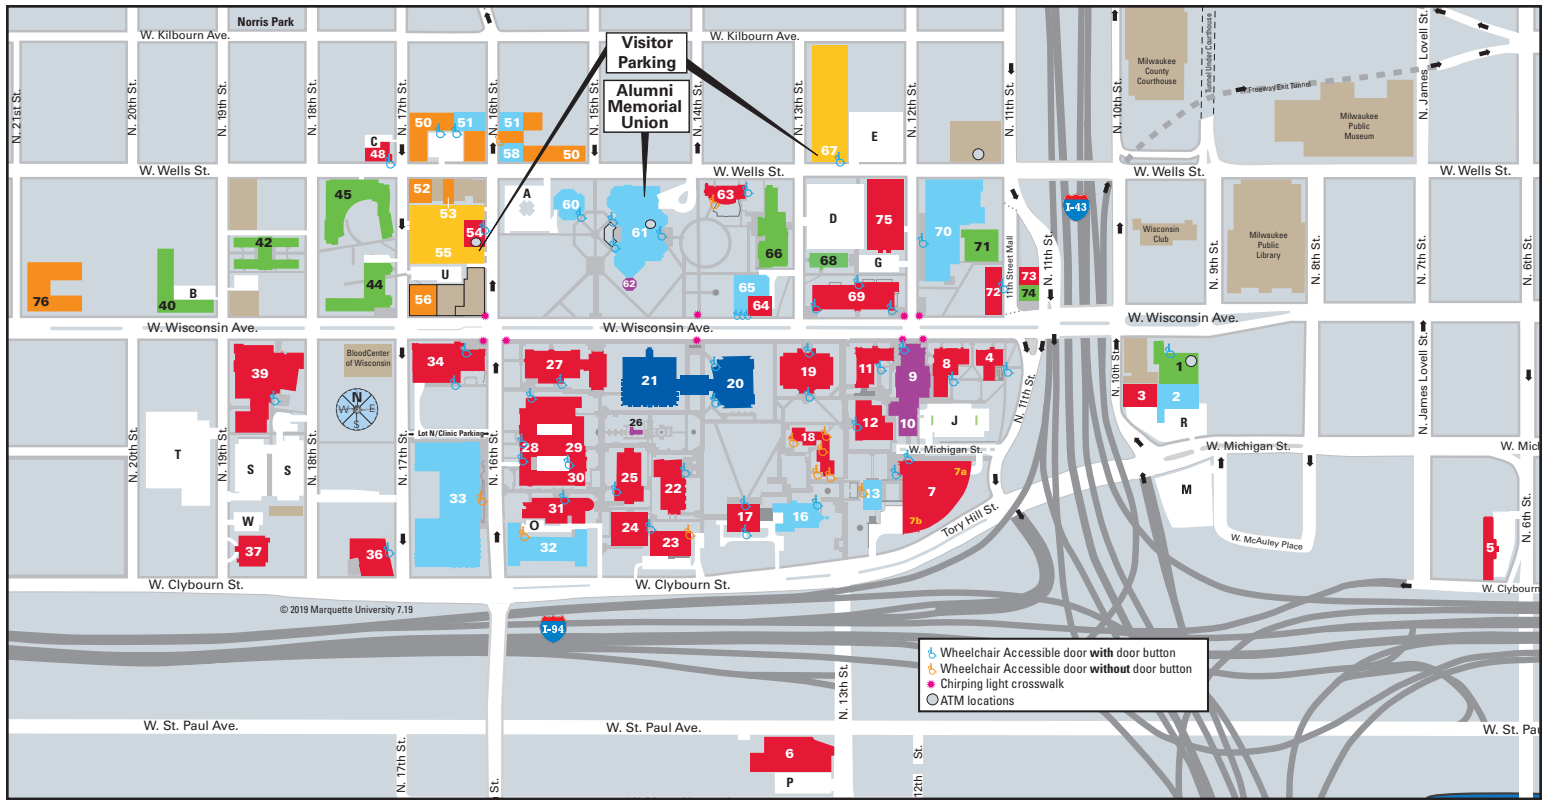

MARQUETTE UNIVERSITY – Campus Map

Academic/Administrative Buildings

313 Building	6
525 Building	5
707 Building	72
1700 Building	48
Athletic and Human Performance Research Center	75
Carpenter Tower	73
Clark Hall, College of Nursing	31
Coughlin Hall	18
Cramer Hall	28
Cudahy Hall	19
Dentistry, School of	39
Eckstein Hall, Law School	7
Engineering Hall, Opus College of Engineering	34
Grounds Maintenance Facility (not shown)	38
Haggerty Hall, and Olin Engineering Center	27
Holthusen Hall, Graduate School	64
Johnston Hall, Diederich College of Communication	8
Krueger Child Care Center	37
Lalumiere Language Hall	17
Marquette Hall	11
Marquette University Medical Clinic	30
Marquette University Police Department	54
O'Brien, Dr. E. J., Jesuit Residence	63
Physician Assistant Studies	36
Schroeder Complex, College of Health Sciences, College of Education	29
Sensenbrenner Hall, Klingler College of Arts and Sciences	4

Churches/Chapels

Chapel of the Holy Family	62
Church of the Gesu, a Jesuit-sponsored parish	9
Gesu Parish Center	10
St. Joan of Arc Chapel	26

Libraries

Law Library	7
Memorial Library	21
Raynor Library	20

Parking Structures

16th Street Parking Structure	55
Eckstein Hall Parking	7a, 7b
Wells Street Parking Structure	67

Art/Entertainment/Recreation Facilities

Alumni Memorial Union, University Information and Visitor Center	61
Campus Town	51
Gymnasium, Marquette	32
Haggerty Museum of Art	13
Helpaer Tennis Stadium and Recreation Center	33

Helpaer Theatre

Helpaer Theatre	16
Al McGuire Center	70
Rec Plex	2
Union Sports Annex	58
Valley Fields (not shown)	80
Varsity Theatre	65
Weasler Auditorium	60

Residence Halls

Abbottsford Hall	68
Carpenter Tower Hall	74
Coben Hall	71
The Commons	45
Humphrey Hall	44
Mashuda Hall	40
O'Donnell Hall	42
Schroeder Hall	66
Straz, Jr., David A., Tower Hall	1