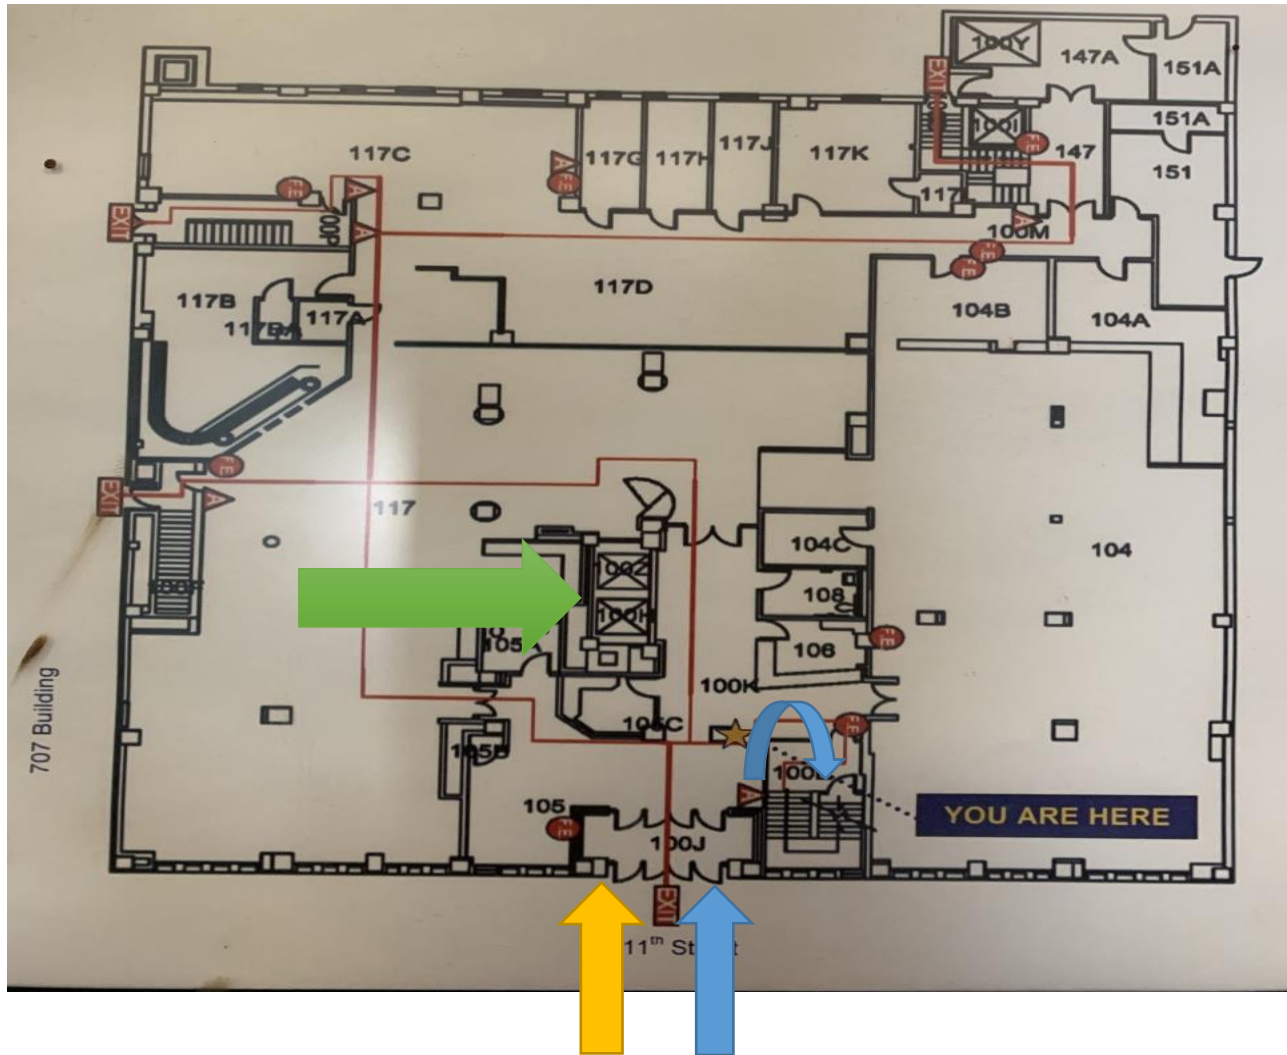

## Cobeen First Floor

-  = Entry path
-  = Exit Path
-  = Elevators

### Outside Markers

**Dumpsters-** When you exit Cobeen and turn right there will be big blue dumpsters

**Streets/Parking-** The service drive outside of Cobeen is for you to stop and go. Please drop off belongings, then park at 1240 W. Wells St. (Wells Street Parking Structure – Structure 2)

**Check-in Station-** Directly across from Cobeen you will see a large black tent. Please approach this for check-in questions

Cobeen First Floor

**Check-out Station-** Once you exit Cobeen to the right you will see the check-out station. Please approach this station for any questions.