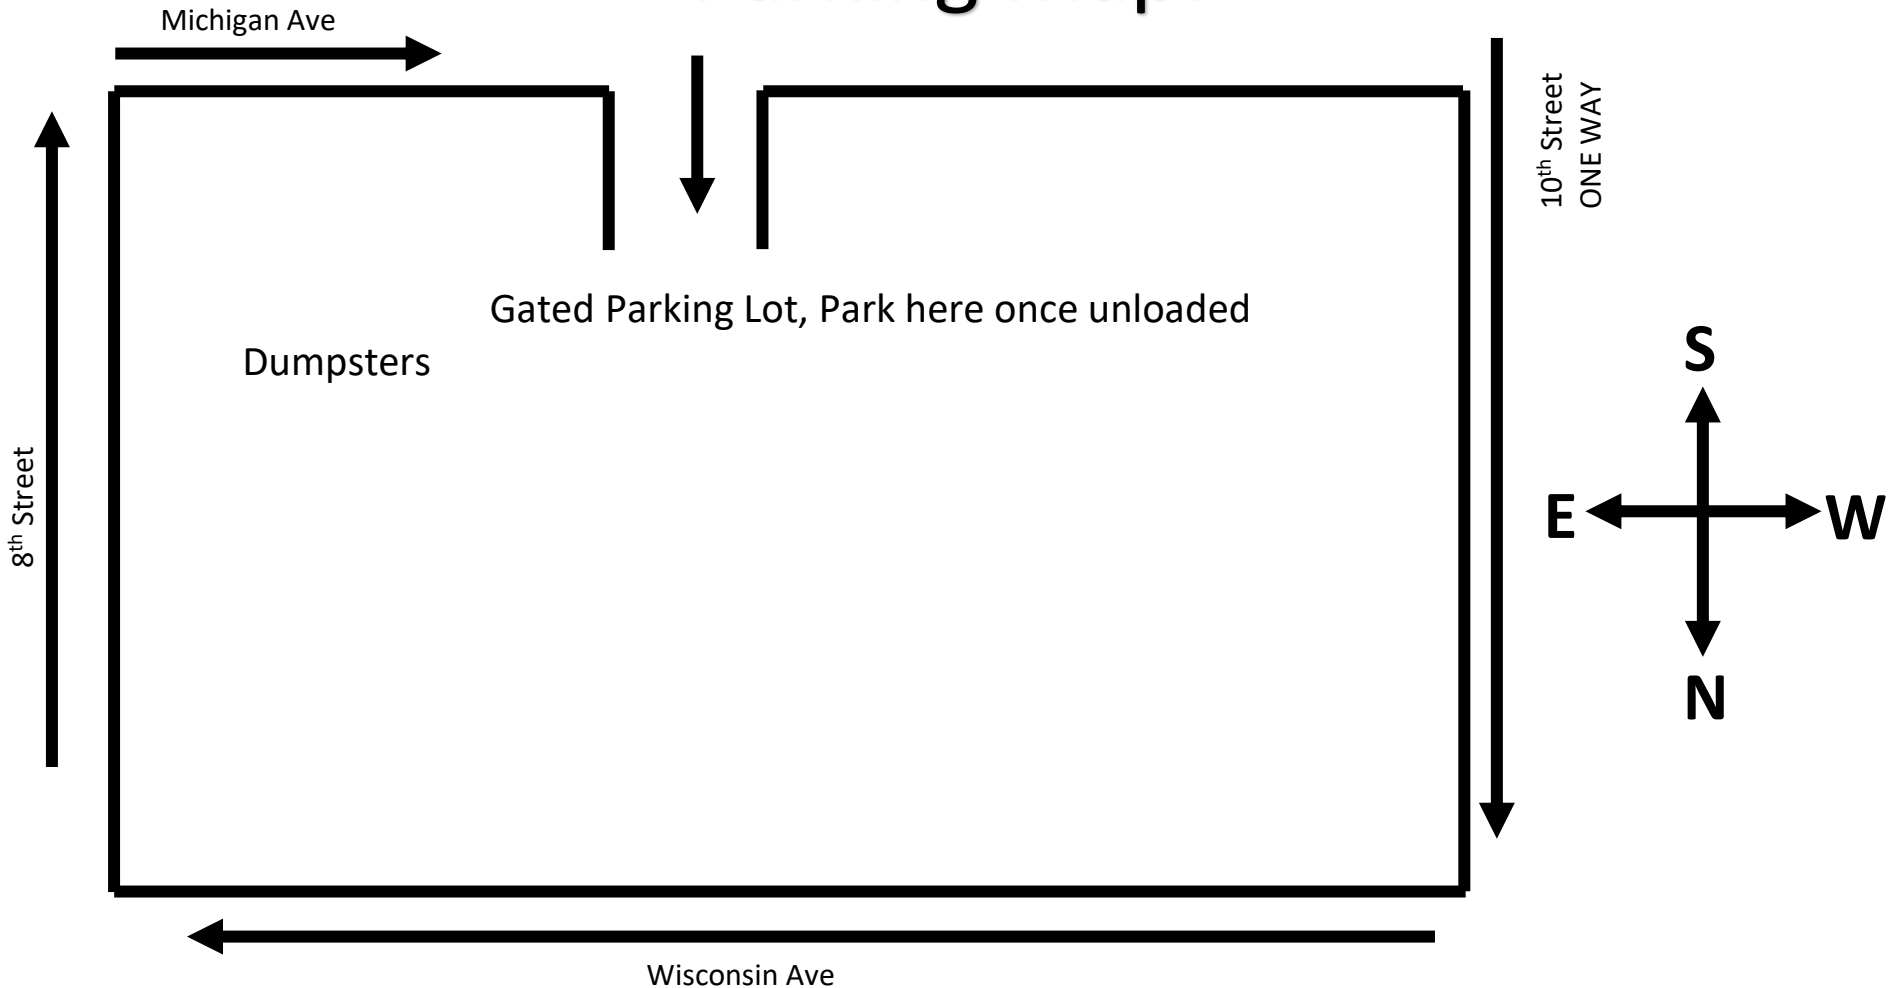

Straz Overhang

Check-in

WISCONSIN AVE headed East

Bus Stop: Do not block!

KEY:

- Staff
- Stop with stuff
- EXIT Path
- ENTER Path
- Checkout Table
- Straz Tent

Parking Map:

Building Tips/Tricks:

- To use stairs up/down East Stairwell goes 2-18, West Stairwell goes 3-18. Lobby Stairwell goes to 2.
 - Use stairwell in lobby to go to 2, walk across 2 to the East, go up to 3-18. Reverse for down.
- Dumpsters are in the parking lot behind Straz
- Trash room is in the basement of Straz (for smaller items)- use the stairs in the lobby to go down or the elevator to go to B