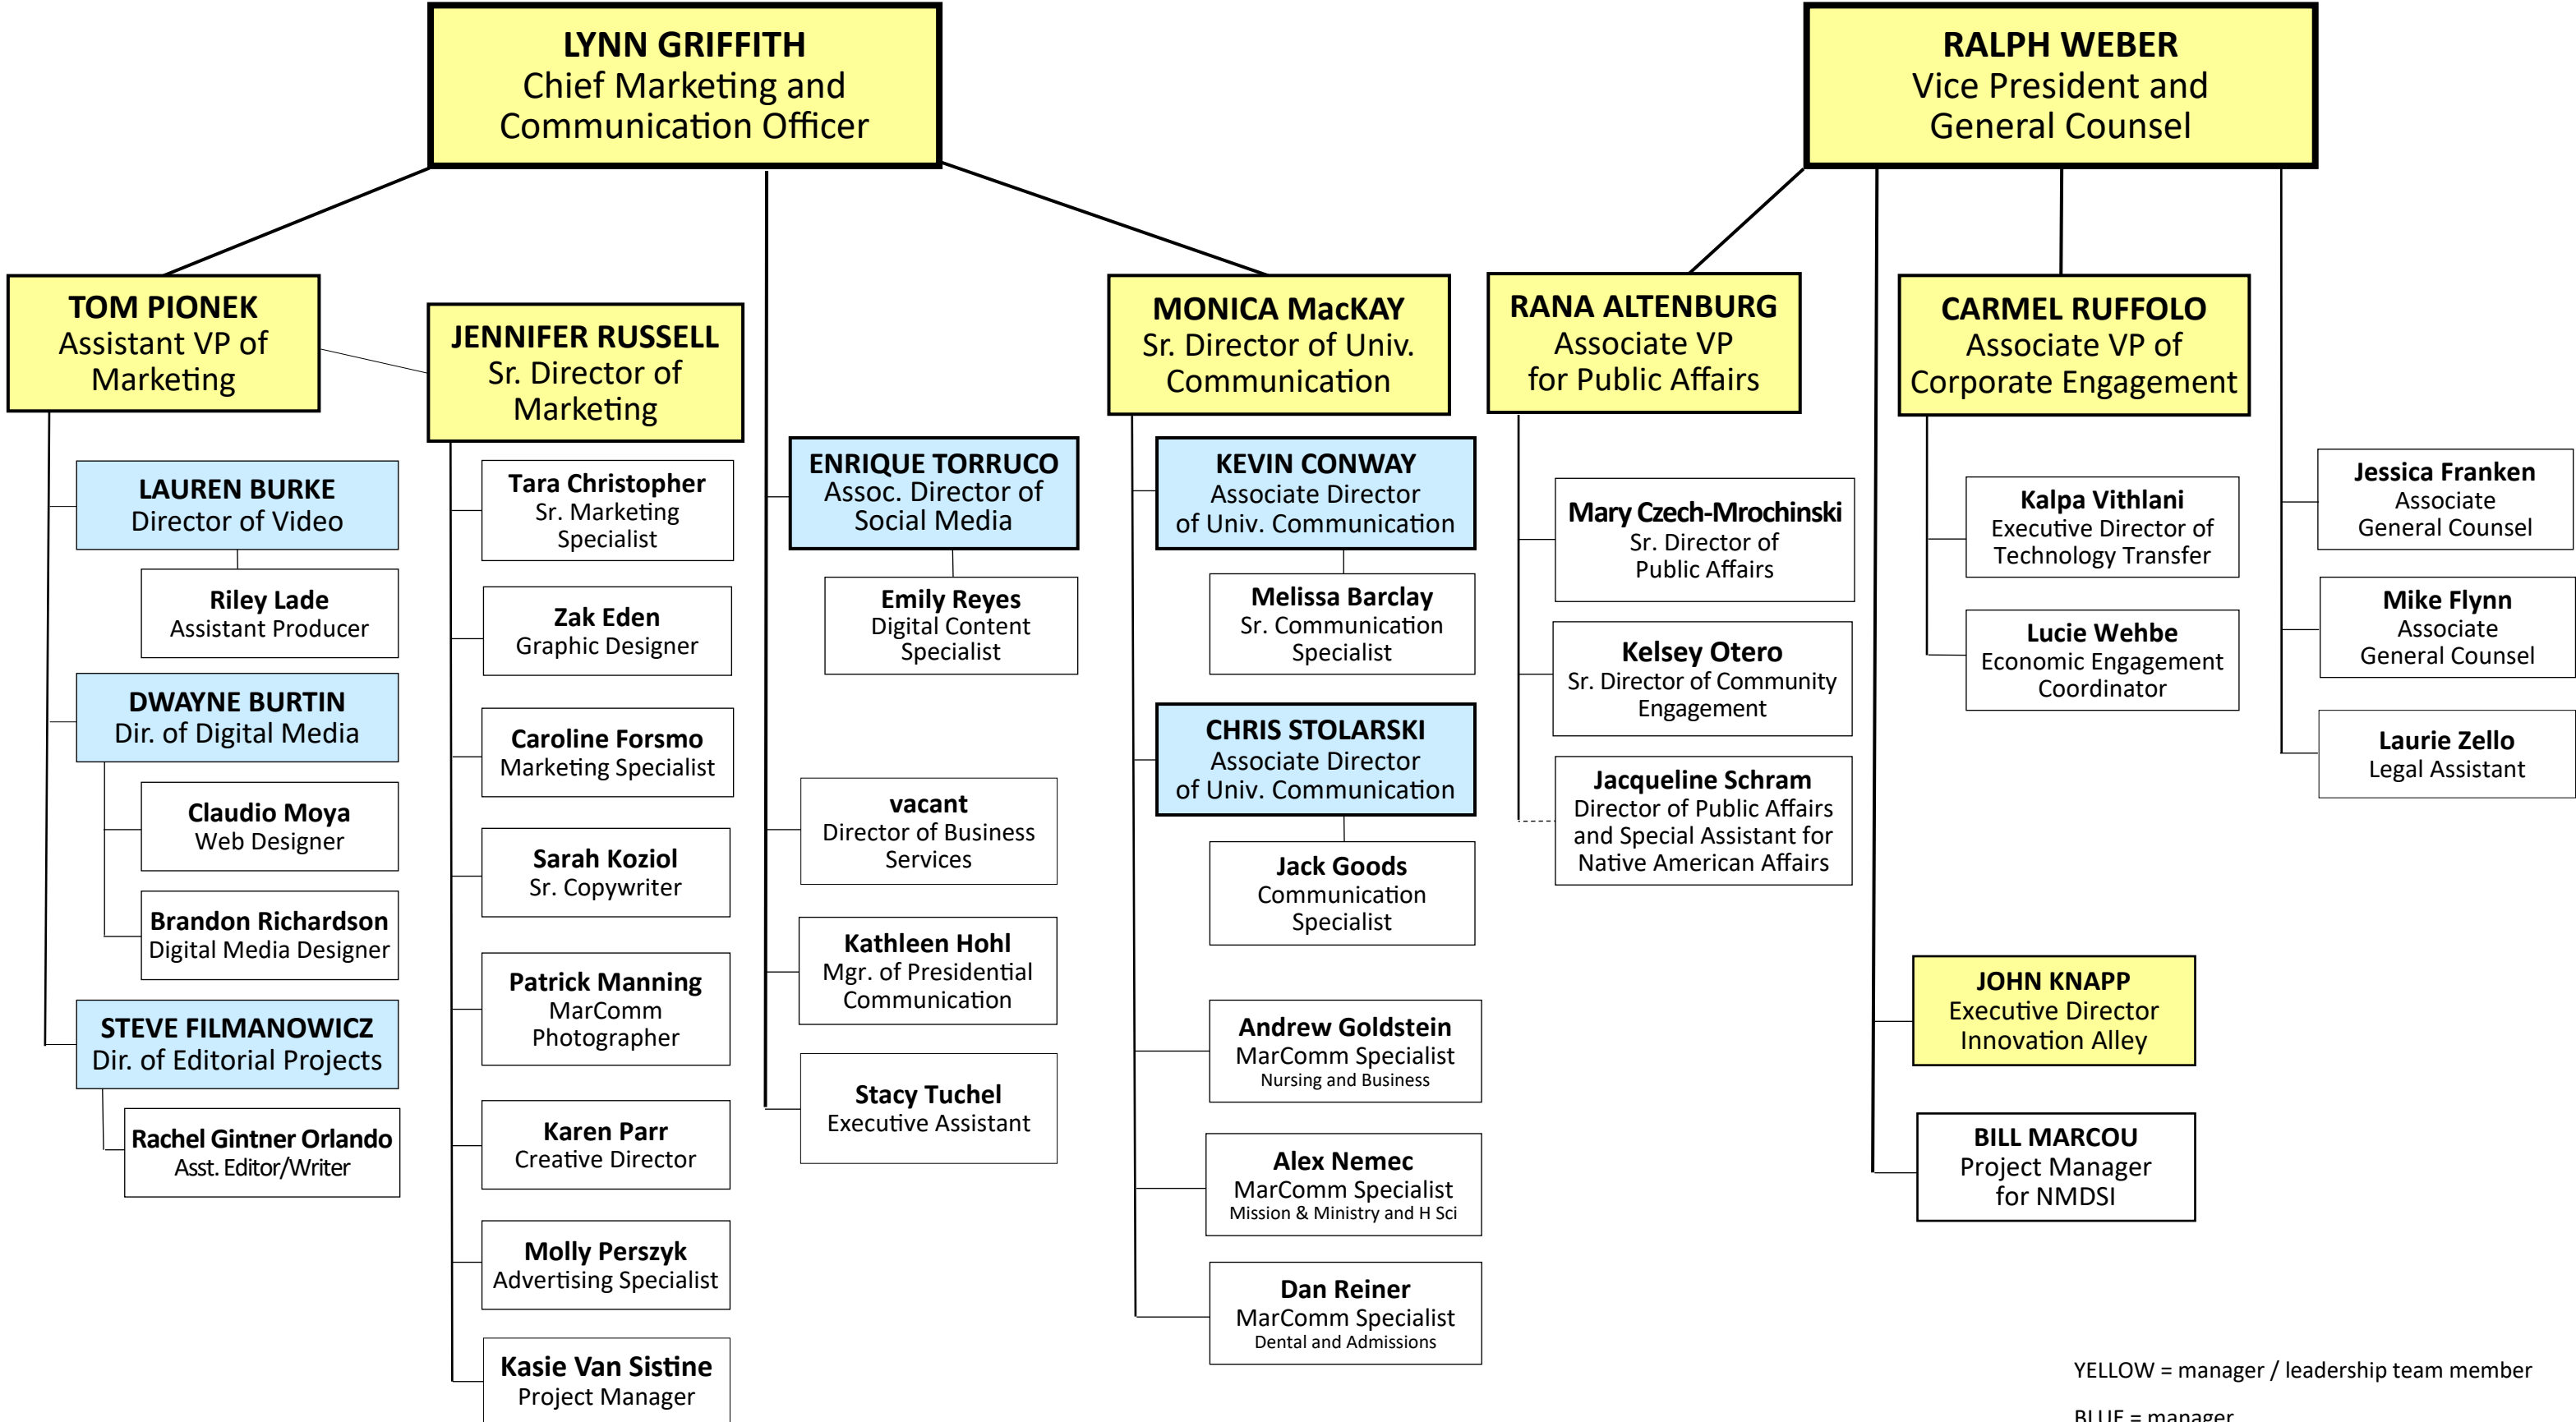

# OFFICE of UNIVERSITY RELATIONS

Updated May 2024

YELLOW = manager / leadership team member

BLUE = manager