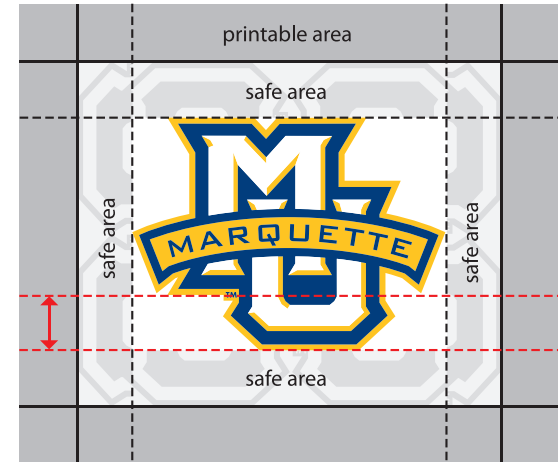

### Safe Area

A “safe area” should always exist around the logo to allow for maximum legibility. No elements such as typography, other logos, or graphics should intrude over the safe area. The safe area is equal to the space below the area where the M and the U intersect. (Photos and colors can appear beneath the logo so long as the logo remains easily visible and recognizable.)